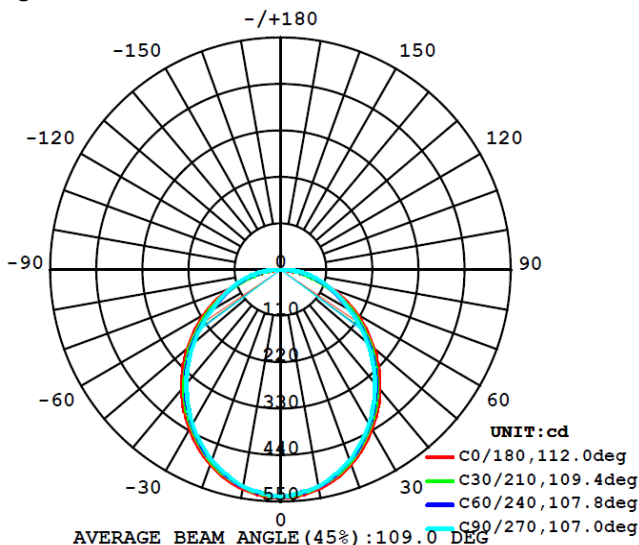

FortuneArrrt LED Lighting Pvt Ltd.,

WQ : Survey no:509/1/2, Apparel Export park,
Gundlapochampally, Hyderabad - 500014
Web : www.fortunearrt.com

Product Technical specification

FA-F/DD-PS 1057

Product Details :-

Code : CLTSS1125
Model : Top opening Panel light SS top frame
Series : Clean room

Electrical Data :-

Working voltage range : 100 - 277VAC
Input voltage : 220 - 240VAC
Power : 25 Watt
Power factor : > 0.95
Frequency : 50Hz
THD : < 15%
Driver : Constant current
Power factor corrected
Driver registration No : BIS-IS15885-2-13:2012
R-63000353
& IS 16104:2012
Driver Efficiency : > 85%

Light Data :-

LED Type : SMD LED, LM80 Certified
System efficacy : >80lm/W
Beam angle : 120°
CCT range : 2700 - 6500K
CRI (Ra) : Typical 80
Diffuser : Polycarbonate diffuser
LED Life Span : 50,000 burning hours

Environmental :-

Working temperature : 0°C to + 55 °C
Working humidity : 10 to 90% RH
Storage temperature : -10°C to + 85 °C
IP rating : IP54

Light distribution :-

* Customized dimensions can supply on request

Physical Details :-

Material & Construction : CRCA enclosure & SS top frame
Fixture dimensions : L 310mm x W 310mm x H 60mm
Cut out dimensions : L 285mm x W 285mm(With I & L Clamps)
Mounting type : Recess mount with clamps

Protections :-

Output Over voltage /
protected : Complied
Output Over current and
Short circuit : Complied
Surge protection : Inbuilt driver 3KV,
External 5KV

Applications : Indoor & Clean room applications

* On all electrical parameters (+/-10%) tolerance to be considered

* On all mechanical dimensions & weight (+/-5%) tolerance to be considered

Note : The above specification are subjected to change without prior notice

VER2.23