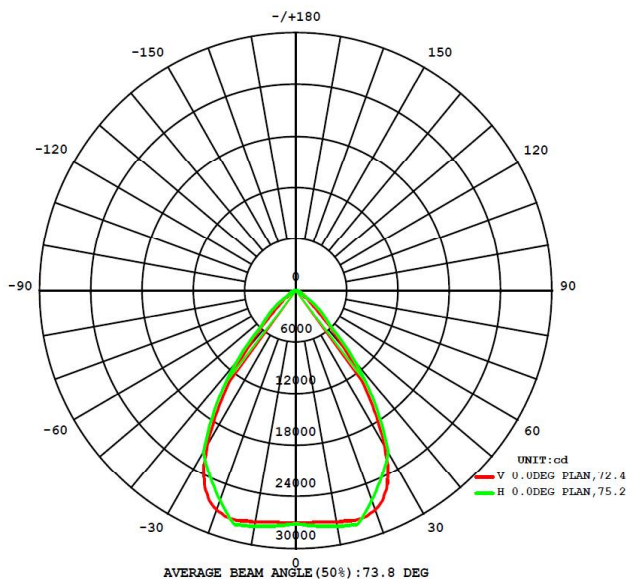

FortuneArrrt LED Lighting Pvt Ltd.,

WQ : Survey no:509/1/2, Apparel Export park,
Gundlapochampally, Hyderabad - 500014
Web : www.fortunearrt.com

Product Technical specification

FA-F/DD-PS 1183

Product Details :-

Code : SFLSA400/2
Model : Sports light
Series : Monster series

Electrical Data :-

Input voltage range : 90 - 305VAC
Power : 400 Watt
Power factor : >0.95
Frequency : 50/60Hz
THD : < 10%
Driver : Constant current active power factor corrected
Flicker free driver : Yes
Driver efficiency : > 90%

Light Data :-

LED Type : SMD LED, LM80 Certified
System efficacy : >100lm/W
Beam angle : 70 Deg
CCT range : 2700 - 6500K
CRI : Typical 70
Glass : Toughened glass
Reflector : Aluminum reflector
LED Life time : 50,000 hours

Environmental :-

Working temperature : 0°C to + 55 °C
Working humidity : 10 to 90% RH
Storage temperature : -10°C to + 85 °C
Ingress protection : IP 65

Light distribution :-

0 Maintenance

50% ENERGY SAVING

ZERO Mercury

Physical Details :-

Material & Construction : Specially fabricated high thermal efficient aluminum fins
Fixture Dimensions : Dia 455mm x H 440mm
Weight : 10.4 Kgs approx.,
Type of mounting : Pole / Bracket mounting

Protections :-

Output Over voltage / Under voltage protected : Provided
Output Over current and Short circuit : Provided
440VAC with stand : YES
Surge protection : Inbuilt driver upto 6KV

Applications : Outdoor & Sports lighting