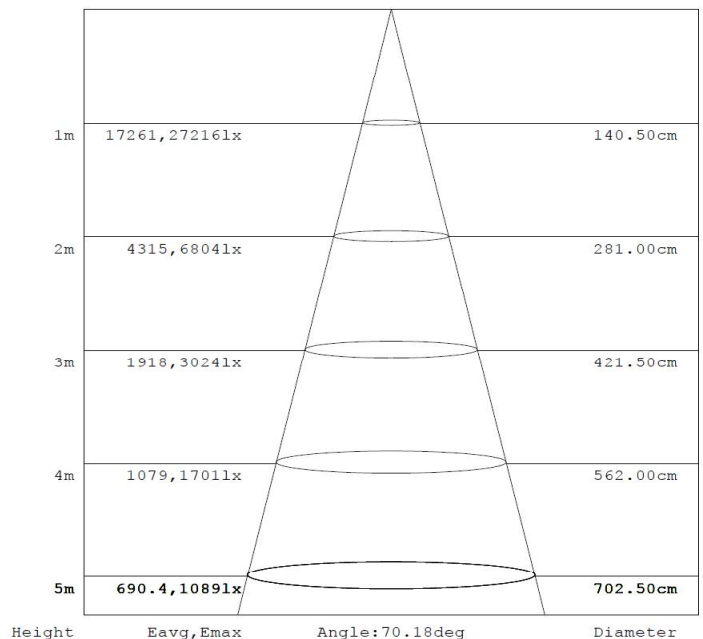

AAI Curve :-

* On all electrical parameters (+/-10%) tolerance to be considered

* On all mechanical dimensions & weight (+/-5%) tolerance to be considered

Note : The above specification are subjected to change without prior notice

VER4.24