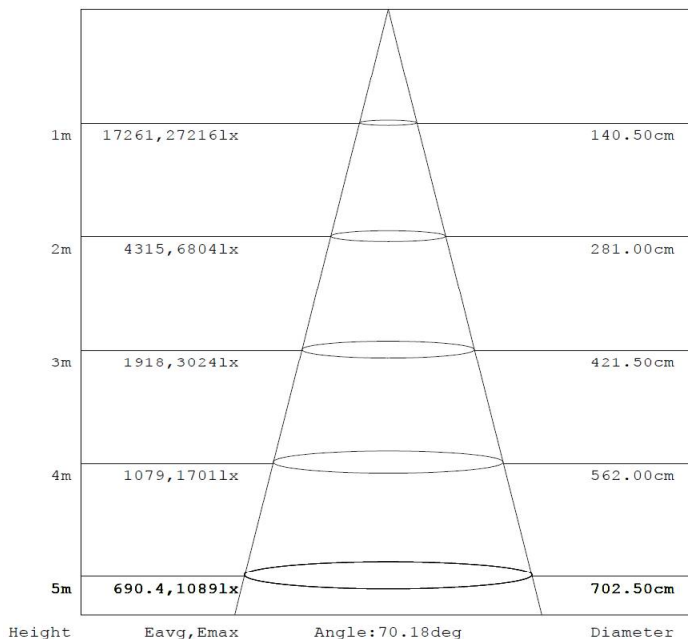

AAI Curve :-

* On all electrical parameters (+/-10%) tolerance to be considered

* On all mechanical dimensions & weight (+/-5%) tolerance to be considered

Note : The above specification are subjected to change without prior notice

VER4.24