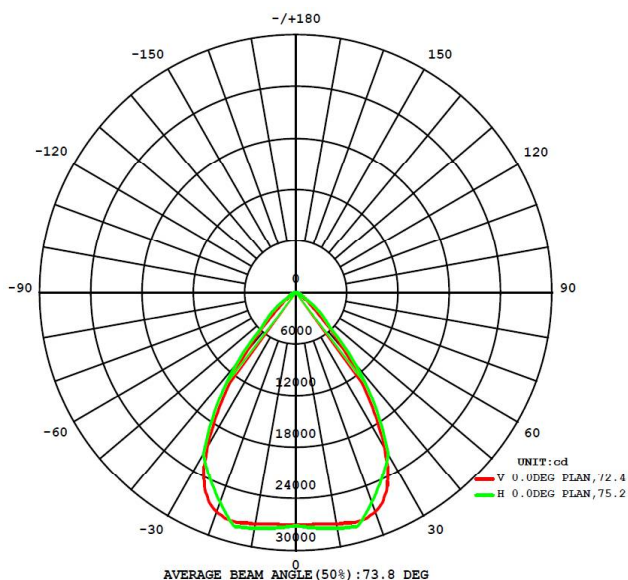

FortuneArrrt LED Lighting Pvt Ltd.,

WQ : Survey no:509/1/2, Apparel Export park,

Gundlapochampally, Hyderabad - 500014

Web : www.fortunearrt.com

Product Technical specification

FA-F/DD-PS 1184

Product Details :-

Code : SFLSA500/2
Model : Sports light
Series : Monster series

Electrical Data :-

Input voltage range : 90 - 305VAC
Power : 500 Watt
Power factor : >0.95
Frequency : 50/60Hz
THD : < 10%
Driver : Constant current active power factor corrected
Flicker free driver : Yes
Driver efficiency : > 90%

Light Data :-

LED Type : SMD LED, LM80 Certified
System Efficacy : > 100 lm/Watt
Beam angle : 70 Deg
CCT range : 2700 - 6500K
CRI : Typical 70
Glass : Toughened glass
Reflector : Aluminum reflector
LED Life time : 50,000 hours

Environmental :-

Working temperature : 0°C to + 55 °C
Working humidity : 10 to 90% RH
Storage temperature : -10°C to + 85 °C
Ingress protection : IP 65

Light distribution :-

0 Maintenance

50% ENERGY SAVING

ZERO Mercury

Physical Details :-

Material & Construction : Specially fabricated high thermal efficient aluminum fins
Fixture Dimensions : Dia 455mm x H 440mm
Weight : 11 Kgs approx.,
Type of mounting : Pole / Bracket mounting

Protections :-

Output Over voltage / Under voltage protected : Provided
Output Over current and Short circuit : Provided
440VAC with stand : YES
Surge protection : Inbuilt driver upto 6KV

Applications : Outdoor & Sports lighting