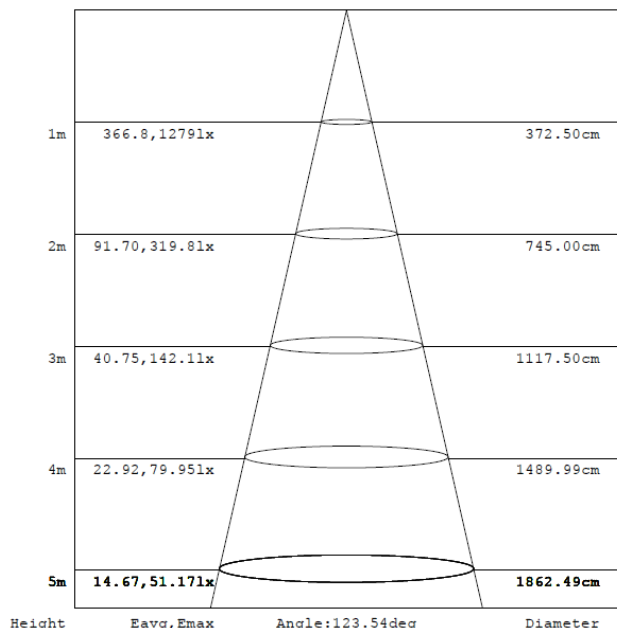

AAI Curve :-

Note : The above specification are subjected to change without prior notice

VER4.24