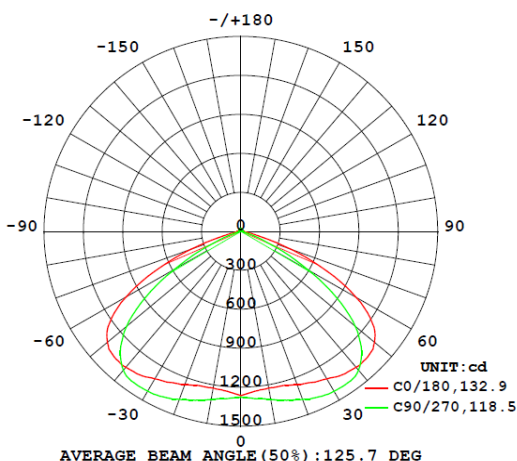

FortuneArrrt LED Lighting Pvt Ltd.,

WQ : Survey no:509/1/2, Apparel Export park,
Gundlapochampally, Hyderabad - 500014
Web : www.fortunearrt.com

Product Technical specification

FA-F/DD-PS 1288

Product Details :-

Code : FAFLPCR01S11140
Model : Panel light - 1f x 1f
Series : Flame proof clean room

Electrical Data :-

Working voltage range : 100 - 277 VAC
Input voltage : 220 - 240 VAC
Power : 40 Watt
Power factor : >0.95
Frequency : 50Hz
THD : < 15%
Driver : Constant current active
Powerfactor corrected

BIS Registration No. : BIS-IS15885-2-13:2012,
R-63000353
& IS 16104:2012

Driver Efficiency : > 85%

Light Data :-

LED Type : SMD LED, LM 80 certified
System efficacy : >120lm/W
Beam angle : 120 Degree
CCT range : 2700 - 6500K
CRI (Ra) : Typical 70
Secondary Optics : Borosilicate lens
LED lifespan : 50,000 burning hours

Environmental :-

Working temperature : 0 °C to + 55 °C
Working humidity : 10 to 90% RH
Storage temperature : -10°C to + 85 °C
IP rating : IP66

Protections :-

Output Over voltage /
Under voltage protected : Provided
Output Over current and
Short circuit : Provided
Surge protection : Inbuilt driver 4KV,
External 10KV

Light distribution :-

0
Maintenance

50%
ENERGY SAVING

ZERO
Mercury

Approved by CIMFR & BIS:-

BIS Registration No : CM/L-4784181

CIMFR No : IN/CIMFR/TR20/2296, Dt:02-09-2020

Gas group: IIB

* Customized dimensions can supply on request

Physical Details :-

Material : LM6 Grade aluminum or higher grade
Construction : FLP enclosure - Pressure die cast aluminum
& SS top frame
Dimensions : L 355mm x W 355mm x H 165mm
Weight : 4.2 Kgs appr.,
Cut out diemensions : L 285mm x W 285mm
Suitable fixing : Recess mount with clamps

Applications : Flame proof / Hazardous areas