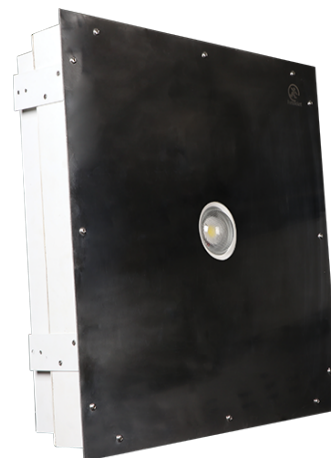

FortuneArrrt LED Lighting Pvt Ltd.,

WQ : Survey no:509/1/2, Apparel Export park,
Gundlapochampally, Hyderabad - 500014
Web : www.fortunearrt.com

Product Technical specification

FA-F/DD-PS 1306

Product Details :-

Code : FAFLPCR01S22130
Model : Panel light - 1f x 1f
Series : Flame proof clean room

Electrical Data :-

Working voltage range : 100 - 277 VAC
Input voltage : 220 - 240 VAC
Power : 30 Watt
Power factor : >0.95
Frequency : 50Hz
THD : < 15%
Driver : Constant current active
Powerfactor corrected
BIS Registration No. : BIS-IS15885-2-13:2012,
R-63000353
& IS 16104:2012

Driver Efficiency : > 85%

Light Data :-

LED Type : SMD LED, LM 80 certified
System efficacy : >120lm/W
Beam angle : 120 Degree
CCT range : 2700 - 6500K
CRI (Ra) : Typical 70
Secondary Optics : Borosilicate lens
LED lifespan : 50,000 burning hours

Environmental :-

Working temperature : 0 °C to + 55 °C
Working humidity : 10 to 90% RH
Storage temperature : -10°C to + 85 °C
IP rating : IP66

Protections :-

Output Over voltage /
Under voltage protected : Provided
Output Over current and
Short circuit : Provided
Surge protection : Inbuilt driver 4KV,
External 10KV

Light distribution :-

0
Maintenance

50%
ENERGY
SAVING

ZERO
Mercury

Approved by CIMFR & BIS:-

BIS Registration No : CM/L-4784181

CIMFR No : IN/CIMFR/TR20/2296, Dt:02-09-2020

Gas group: IIB

* Customized dimensions can supply on request

Physical Details :-

Material : LM6 Grade aluminum or higher grade
Construction : FLP enclosure - Pressure die cast aluminum
& SS top frame
Dimensions : L 620mm x W 620mm x H 165mm
Cut out diemensions : L 580mm x W 580mm
Suitable fixing : Recess mount with clamps

Applications : Flame proof / Hazardous areas