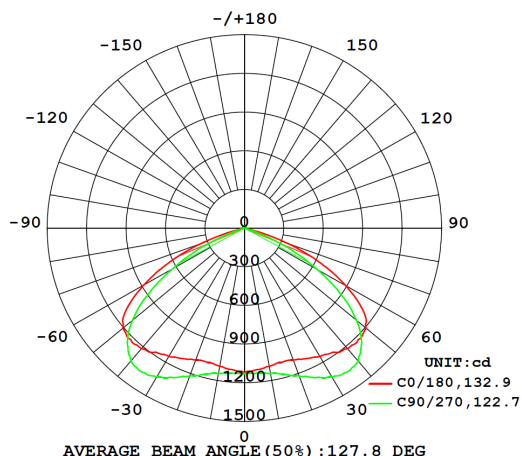

FortuneArrrt LED Lighting Pvt Ltd.,

WQ : Survey no:509/1/2, Apparel Export park,
Gundlapochampally, Hyderabad - 500014
Web : www.fortunearrt.com

Product Technical specification

FA-F/DD-PS 1306

Product Details :-

Code : FAFLPCR01S22130
Model : Panel light - 1f x 1f
Series : Flame proof clean room

Electrical Data :-

Working voltage range : 100 - 277 VAC
Input voltage : 220 - 240 VAC
Power : 30 Watt
Power factor : >0.95
Frequency : 50Hz
THD : < 15%
Driver : Constant current active
Powerfactor corrected
BIS Registration No. : BIS-IS15885-2-13:2012,
R-63000353
& IS 16104:2012

Driver Efficiency : > 85%

Light Data :-

LED Type : SMD LED, LM 80 certified
System efficacy : >120lm/W
Beam angle : 120 Degree
CCT range : 2700 - 6500K
CRI (Ra) : Typical 70
Secondary Optics : Borosilicate lens
LED lifespan : 50,000 burning hours

Environmental :-

Working temperature : 0 °C to + 55 °C
Working humidity : 10 to 90% RH
Storage temperature : -10°C to + 85 °C
IP rating : IP66

Protections :-

Output Over voltage /
Under voltage protected : Provided
Output Over current and
Short circuit : Provided
Surge protection : Inbuilt driver 4KV,
External 10KV

Light distribution :-

0
Maintenance

50%
ENERGY
SAVING

ZERO
Mercury

Approved by CIMFR & BIS:-

BIS Registration No : CM/L-4784181

CIMFR No : IN/CIMFR/TR20/2296, Dt:02-09-2020

Gas group: IIB

* Customized dimensions can supply on request

Physical Details :-

Material : LM6 Grade aluminum or higher grade
Construction : FLP enclosure - Pressure die cast aluminum
& SS top frame
Dimensions : L 620mm x W 620mm x H 165mm
Cut out diemensions : L 580mm x W 580mm
Suitable fixing : Recess mount with clamps

Applications : Flame proof / Hazardous areas