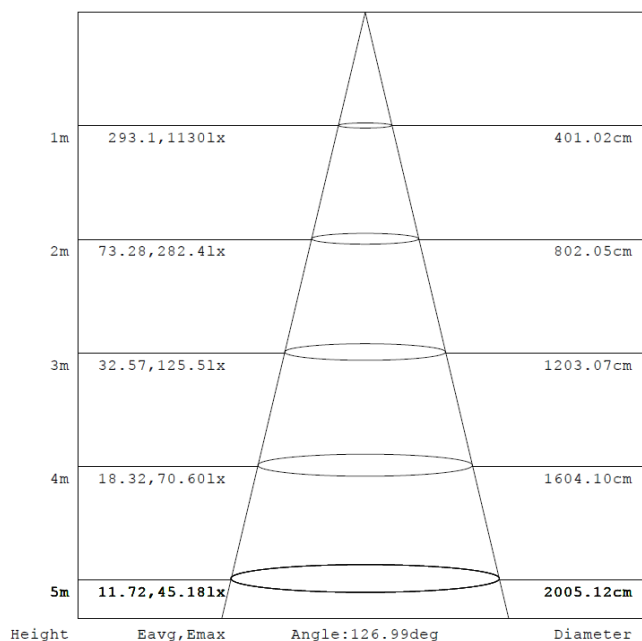

AAI Curve :-

Note : The above specification are subjected to change without prior notice

VER4.24