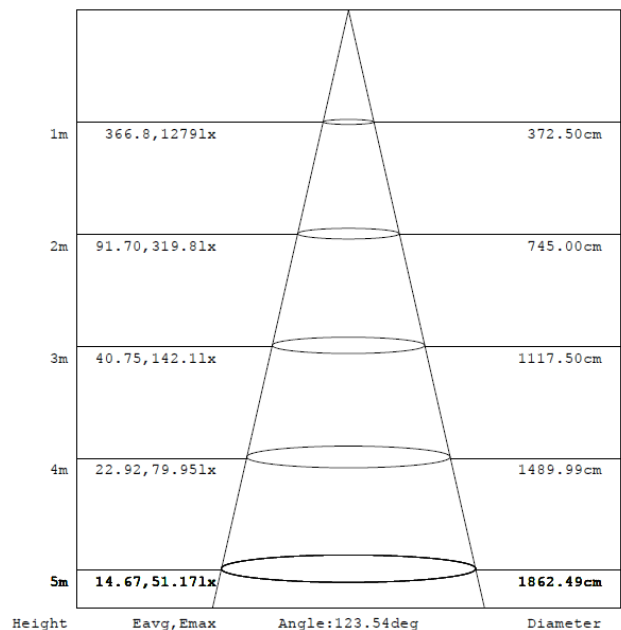

AAI Curve :-

Note : The above specification are subjected to change without prior notice

VER4.24