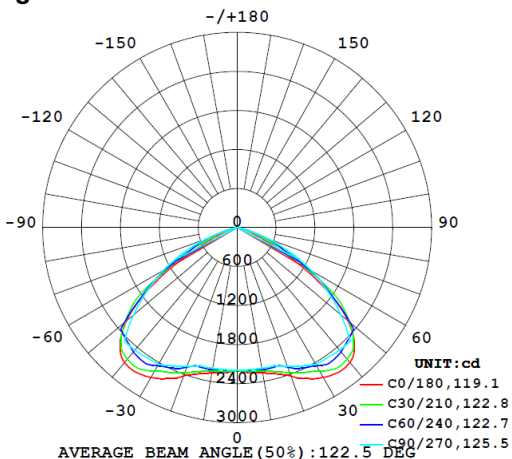

FortuneArrrt LED Lighting Pvt Ltd.,

WQ : Survey no:509/1/2, Apparel Export park,
Gundlapochampally, Hyderabad - 500014
Web : www.fortunearrt.com

Product Technical specification

FA-F/DD-PS 1312

Product Details :-

Code : FAFLPCR01S22260
Model : Panel light - 1f x 1f
Series : Flame proof clean room

Electrical Data :-

Working voltage range : 100 - 277 VAC
Input voltage : 220 - 240 VAC
Power : 60 Watt
Power factor : >0.95
Frequency : 50Hz
THD : < 15%
Driver : Constant current active
Powerfactor corrected
BIS Registration No. : BIS-IS15885-2-13:2012,
R-63000353
& IS 16104:2012

Driver Efficiency : > 85%

Light Data :-

LED Type : SMD LED, LM 80 certified
System efficacy : >120lm/W
Beam angle : 120 Degree
CCT range : 2700 - 6500K
CRI (Ra) : Typical 70
Secondary Optics : Borosilicate lens
LED lifespan : 50,000 burning hours

Environmental :-

Working temperature : 0 °C to + 55 °C
Working humidity : 10 to 90% RH
Storage temperature : -10°C to + 85 °C
IP rating : IP66

Protections :-

Output Over voltage /
Under voltage protected : Provided
Output Over current and
Short circuit : Provided
Surge protection : Inbuilt driver 4KV,
External 10KV

Light distribution:-

0
Maintenance

50%
ENERGY
SAVING

ZERO
Mercury

Approved by CIMFR & BIS:-

BIS Registration No : CM/L-4784181

CIMFR No : IN/CIMFR/TR20/2296, Dt:02-09-2020

Gas group: IIB

* Customized dimensions can supply on request

Physical Details :-

Material : LM6 Grade aluminum or higher grade
Construction : FLP enclosure - Pressure die cast aluminum
& SS top frame
Dimensions : L 620mm x W 620mm x H 165mm
Cut out diemensions : L 580mm x W 580mm
Suitable fixing : Recess mount with clamps

Applications : Flame proof / Hazardous areas