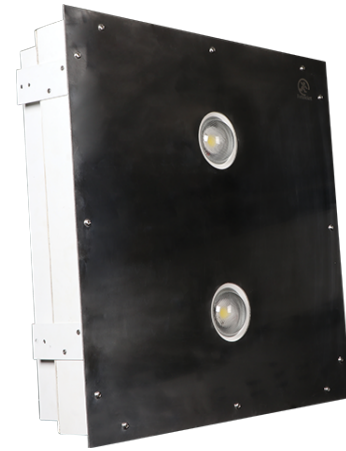

FortuneArrrt LED Lighting Pvt Ltd.,

WQ : Survey no:509/1/2, Apparel Export park,
Gundlapochampally, Hyderabad - 500014
Web : www.fortunearrt.com

Product Technical specification

FA-F/DD-PS 1312

Product Details :-

Code : FAFLPCR01S22260
Model : Panel light - 1f x 1f
Series : Flame proof clean room

Electrical Data :-

Working voltage range : 100 - 277 VAC
Input voltage : 220 - 240 VAC
Power : 60 Watt
Power factor : >0.95
Frequency : 50Hz
THD : < 15%
Driver : Constant current active
Powerfactor corrected
BIS Registration No. : BIS-IS15885-2-13:2012,
R-63000353
& IS 16104:2012

Driver Efficiency : > 85%

Light Data :-

LED Type : SMD LED, LM 80 certified
System efficacy : >120lm/W
Beam angle : 120 Degree
CCT range : 2700 - 6500K
CRI (Ra) : Typical 70
Secondary Optics : Borosilicate lens
LED lifespan : 50,000 burning hours

Environmental :-

Working temperature : 0 °C to + 55 °C
Working humidity : 10 to 90% RH
Storage temperature : -10°C to + 85 °C
IP rating : IP66

Protections :-

Output Over voltage /
Under voltage protected : Provided
Output Over current and
Short circuit : Provided
Surge protection : Inbuilt driver 4KV,
External 10KV

Light distribution:-

0
Maintenance

50%
ENERGY
SAVING

ZERO
Mercury

Approved by CIMFR & BIS:-

BIS Registration No : CM/L-4784181

CIMFR No : IN/CIMFR/TR20/2296, Dt:02-09-2020

Gas group: IIB

* Customized dimensions can supply on request

Physical Details :-

Material : LM6 Grade aluminum or higher grade
Construction : FLP enclosure - Pressure die cast aluminum
& SS top frame
Dimensions : L 620mm x W 620mm x H 165mm
Cut out diemensions : L 580mm x W 580mm
Suitable fixing : Recess mount with clamps

Applications : Flame proof / Hazardous areas