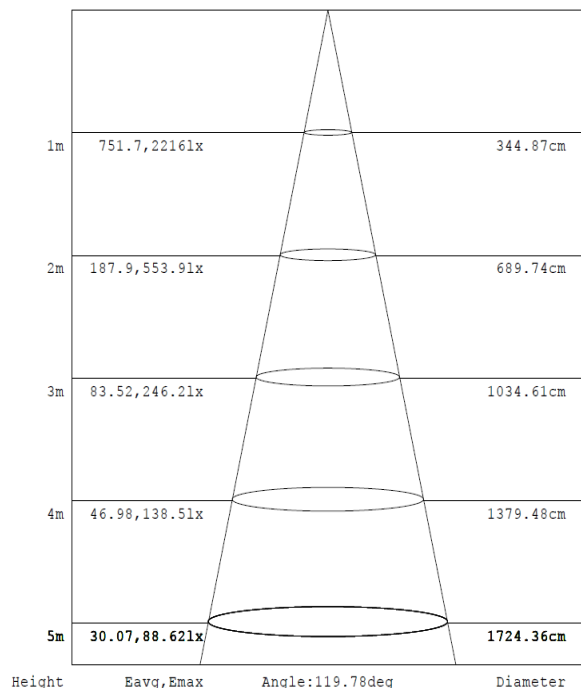

AAI Curve :-

Note : The above specification are subjected to change without prior notice

VER4.24