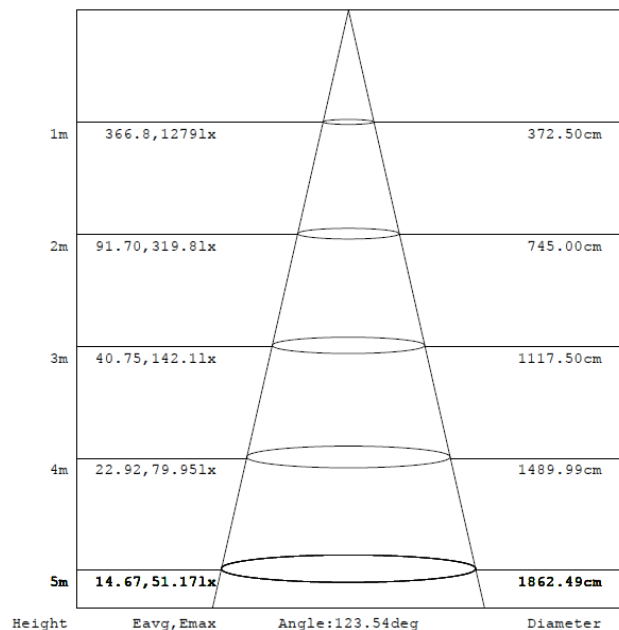

AAI Curve :-

Note : The above specification are subjected to change without prior notice

VER4.24