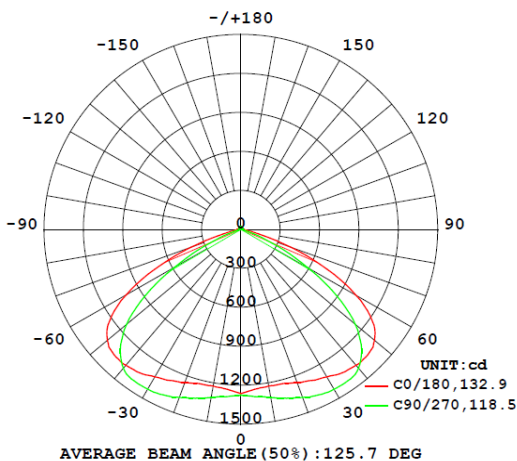

FortuneArrrt LED Lighting Pvt Ltd.,

WQ : Survey no:509/1/2, Apparel Export park,
Gundlapochampally, Hyderabad - 500014
Web : www.fortunearrt.com

Product Technical specification

FA-F/DD-PS 1285

Product Details :-

Code : FALPCR01W11140
Model : Panel light - 1f x 1f
Series : Flame proof clean room

Electrical Data :-

Working voltage range : 100 - 277 VAC
Input voltage : 220 - 240 VAC
Power : 40 Watt
Power factor : >0.95
Frequency : 50Hz
THD : < 15%
Driver : Constant current active
Powerfactor corrected

BIS Registration No. : BIS-IS15885-2-13:2012,
R-63000353
& IS 16104:2012

Driver Efficiency : > 85%

Light Data :-

LED Type : SMD LED, LM 80 certified
System efficacy : >120lm/W
Beam angle : 120 Degree
CCT range : 2700 - 6500K
CRI (Ra) : Typical 70
Secondary Optics : Borosilicate lens
LED lifespan : 50,000 burning hours

Environmental :-

Working temperature : 0 °C to + 55 °C
Working humidity : 10 to 90% RH
Storage temperature : -10°C to + 85 °C
IP rating : IP66

Protections :-

Output Over voltage /
Under voltage protected : Provided
Output Over current and
Short circuit : Provided
Surge protection : Inbuilt driver 4KV,
External 10KV

Light distribution :-

0
Maintenance

50%
ENERGY
SAVING

ZERO
Mercury

Approved by CIMFR & BIS:-

BIS Registration No : CM/L-4784181

CIMFR No : IN/CIMFR/TR20/2296, Dt:02-09-2020

Gas group: IIB

* Customized dimensions can supply on request

Physical Details :-

Material : LM6 Grade aluminum or higher grade
Construction : FLP enclosure - Pressure die cast aluminum
& CRCA enclosure
Dimensions : L 355mm x W 355mm x H 165mm
Weight : 4.2 Kgs appr.,
Cut out diemensions : L 285mm x W 285mm
Suitable fixing : Recess mount with clamps

Applications : Flame proof / Hazardous areas