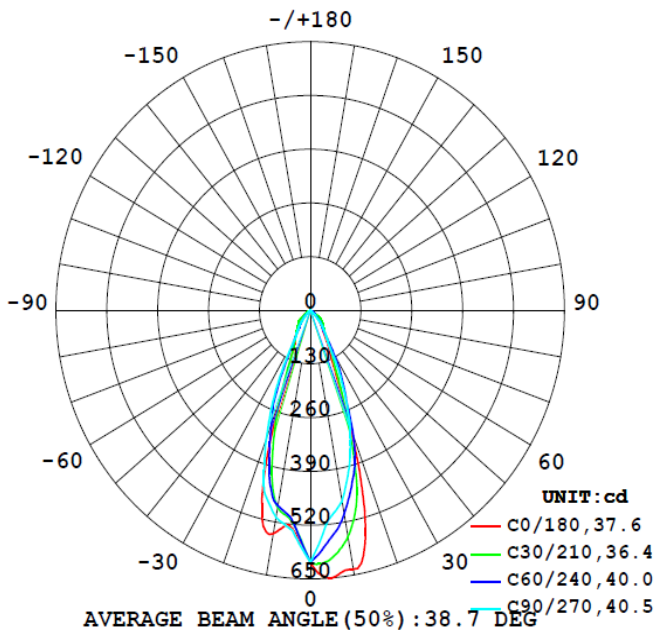

FortuneArrrt LED Lighting Pvt Ltd.,

WQ : Survey no:509/1/2, Apparel Export park,
Gundlapochampally, Hyderabad - 500014
Web : www.fortunearrt.com

Product Technical Specification

FA-F/DD-PS 1385

Product Details :-

Code : WWIPA.166
Model : Wall washer

Electrical Data :-

Workig voltage range : 100 - 277VAC
Input voltage : 220 - 240VAC
Power : 6 Watt
Power factor : > 0.9
Frequency : 50Hz
THD : < 15%
Driver : Constant current active
Powerfactor corrected
Driver Efficiency : > 85%

Light Data :-

LED details : SMD LED, LM80 certified
System efficacy : >50lm/W
Beam angle : 36Deg (Other beam options on request)
Secondary Optics / LENS : Polycarbonate lens
CCT range : 2700K - 6500K
CRI(Ra) : Typical 70
LED Life time : 50,000 burning hours

Environmental :-

Working temperature : 0°C to + 55 °C
Working humidity : 10 to 90% RH
Storage temperature : -10°C to + 85 °C
IP rating : IP66

Light distribution:-

Maintenance

Physical Details :-

Material : Aluminum
Construction : Extruded aluminum enclosure
Fixture dimensions : L 160mm x W 50mm x H 55mm
Weight : 0.35 Kgs approx.,
Mounting type : Surface mount

Protections :-

Output Over voltage / Under voltage protected : Provided
Output Over current and Short circuit : Provided

Applications : Outdoor & Commercial lighting