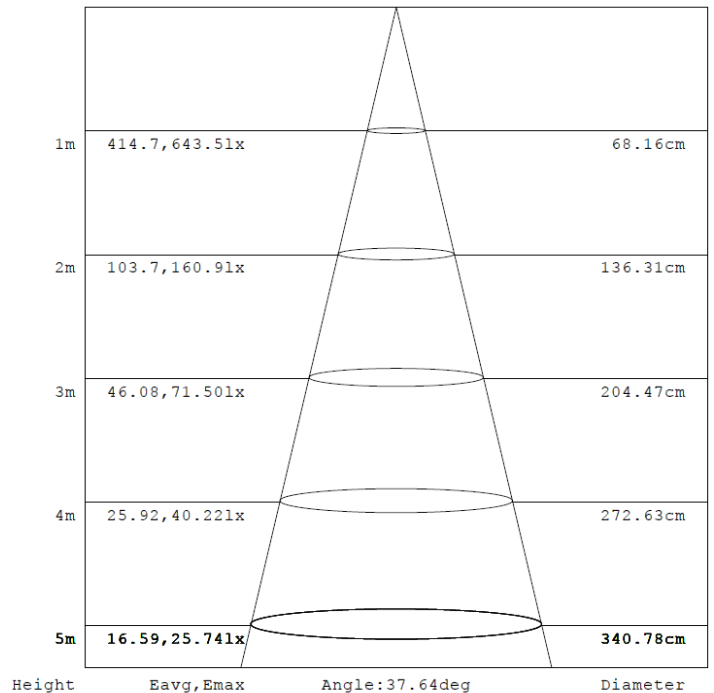

AAI curve :-

* On all electrical parameters (+/-10%) tolerance to be considered
On all mechanical dimensions & weight (+/-5%) tolerance to be considered

Note : The above specification are subjected to change without prior notice

VER 4.24