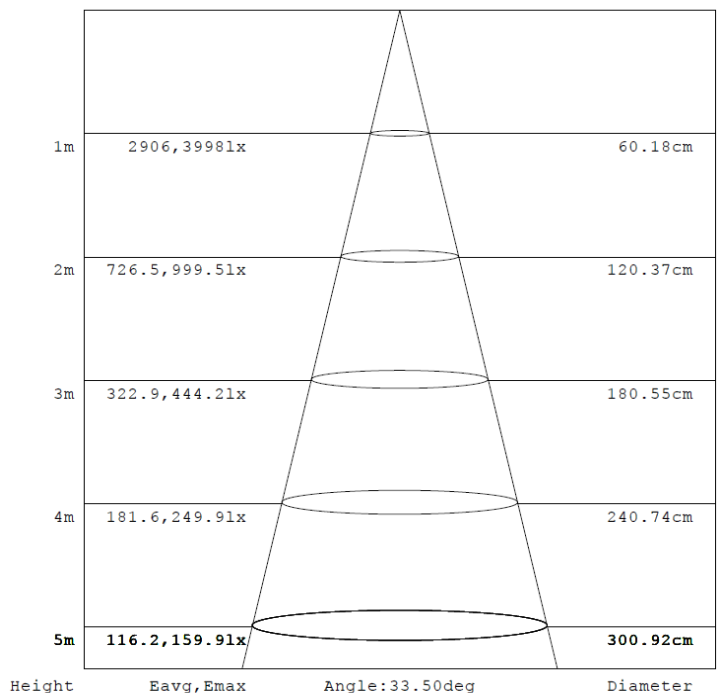

AAI curve :-

* On all electrical parameters (+/-10%) tolerance to be considered
On all mechanical dimensions & weight (+/-5%) tolerance to be considered

Note : The above specification are subjected to change without prior notice

VER 3.24