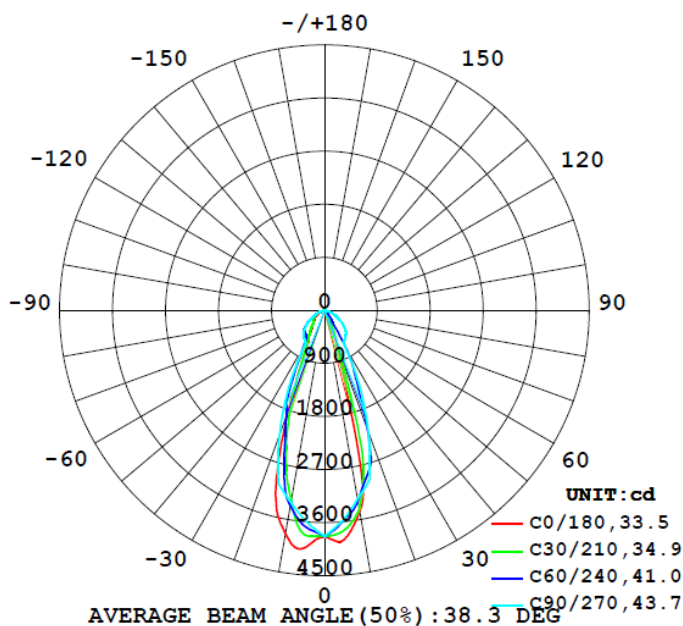

FortuneArrrt LED Lighting Pvt Ltd.,

WQ : Survey no:509/1/2, Apparel Export park,
Gundlapochampally, Hyderabad - 500014
Web : www.fortunearrt.com

Product Technical Specification

FA-F/DD-PS 1390

Product Details :-

Code : WWIPAV136
Model : Wall washer with Visor

Electrical Data :-

Workig voltage range : 100 - 277VAC
Input voltage : 220 - 240VAC
Power : 36 Watt
Power factor : > 0.9
Frequency : 50Hz
THD : < 15%
Driver : Constant current active
Powerfactor corrected
Driver Efficiency : > 85%

Light Data :-

LED details : SMD LED, LM80 certified
System efficacy : >70lm/W
Beam angle : 24, 36Deg (Other beam options on request)
Secondary Optics / LENS : Polycarbonate lens
CCT range : 2700-6500K
CRI(Ra) : Typical 70
LED Life time : 50,000 burning hours

Environmental :-

Working temperature : 0°C to + 55 °C
Working humidity : 10 to 90% RH
Storage temperature : -10 °C to + 85 °C
IP rating : IP65

Light distribution:-

Physical Details :-

Material : Aluminum
Construction : Extruded aluminum enclosure
Fixture dimensions : L 987mm x W 50mm x H 55mm
Weight : 1.8 Kgs approx.,
Mounting type : Surface mount

Protections :-

Output Over voltage / Under voltage protected : Provided
Output Over current and Short circuit : Provided

Applications : Outdoor & Commercial lighting