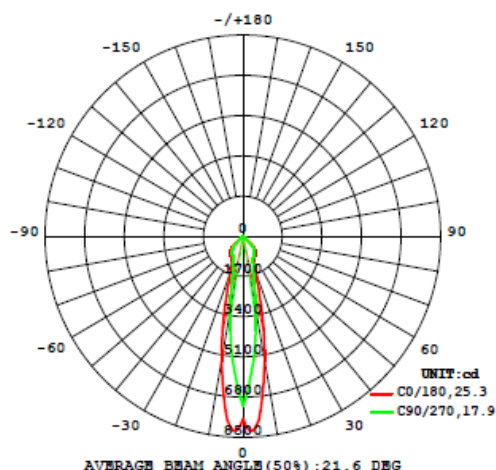

Product Details :-

Code : LCZ30R/3
Model : Zoom COB light

Electrical Data :-

Working voltage range : 100 - 277VAC
Input voltage : 220 - 240VAC
Power : 30 Watt
Power factor : > 0.9
Frequency : 50 Hz
THD : < 15%
Driver : Constant current active
Powerfactor corrected
Driver efficiency : > 85%

Light Data :-

LED Make : COB LED, LM80 certified
System efficacy : >80lm/W
Beam angle : 24°
CCT range : 2700 - 6500K
CRI (Ra) : Typical 70
Reflector : Polycarbonate reflector
LED Life time : 50,000 hours

Environmental :-

Working temperature : 0°C to + 55 °C
Working humidity : 10 to 90% RH
Storage temperature : -10 °C to + 85 °C
IP rating : IP20

Light distribution :-

Physical Details :-

Material & construction : Pressure die cast aluminum enclosure
Fixture Dimensions : Dia 155mm x H 125mm
Cut out : Dia 130mm
Suitable fixing : Flase ceiling