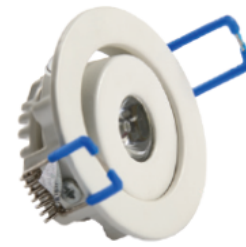

Product Details :-

Code : X81
Model : Down light

Electrical Data :-

Working voltage range : 140 - 240 VAC
Power : 1W
Power factor : > 0.9
Frequency : 50Hz
THD : < 15%
Driver : Constant current
Driver efficiency : > 85%

Light Data :-

LED Type : SMD LED, LM80 Certified
System efficacy : >50lm/W
Beam angle : 36°
CCT range : 2700 - 6500K
CRI : Typical 70
Optics : Polycarbonate lens
LED Life time : 50,000 hours

Environmental :-

Working temperature : 0°C to + 55 °C
Working humidity : 10 to 90% RH
Storage temperature : -10°C to + 85 °C
IP rating : IP20

Light Distribution :-

Physical Details :-

Material : LM6 grade aluminum or higher grade
Product finish : Powder coated
Construction : Pressure die cast aluminum enclosure
Fixture Dimensions : Dia 63mm x H 30mm
Weight : 0.2 Kgs apprx.,
Fixture cut-out diameter : Dia 55mm
Suitable fixing : False ceiling

Applications : Indoor & commercial