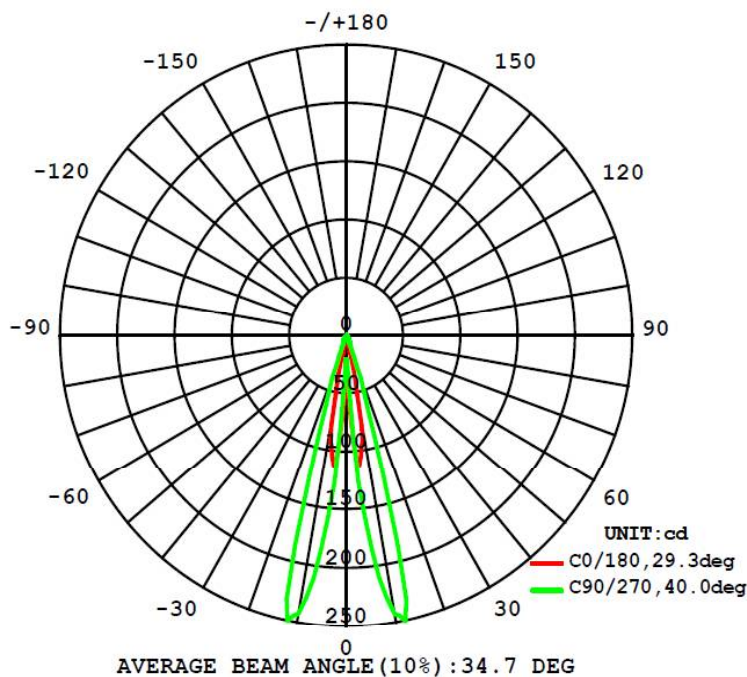

Product Details :-

Code : X81
Model : Down light

Electrical Data :-

Working voltage range : 140 - 240 VAC
Power : 1W
Power factor : > 0.9
Frequency : 50Hz
THD : < 15%
Driver : Constant current
Driver efficiency : > 85%

Light Data :-

LED Type : SMD LED, LM80 Certified
System efficacy : >50lm/W
Beam angle : 36°
CCT range : 2700 - 6500K
CRI : Typical 70
Optics : Polycarbonate lens
LED Life time : 50,000 hours

Environmental :-

Working temperature : 0°C to + 55 °C
Working humidity : 10 to 90% RH
Storage temperature : -10°C to + 85 °C
IP rating : IP20

Light Distribution :-

Physical Details :-

Material : LM6 grade aluminum or higher grade
Product finish : Powder coated
Construction : Pressure die cast aluminum enclosure
Fixture Dimensions : Dia 63mm x H 30mm
Weight : 0.2 Kgs apprx.,
Fixture cut-out diameter : Dia 55mm
Suitable fixing : False ceiling

Applications : Indoor & commercial