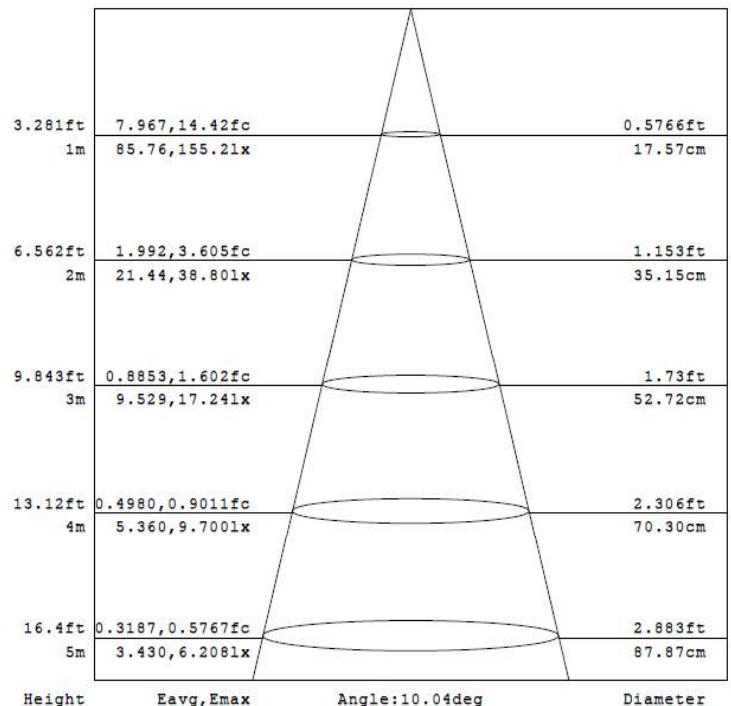

AAI Curve :-

* On all electrical parameters (+/-10%) tolerance to be considered
* On all mechanical dimensions (+/-5%) tolerance to be considered