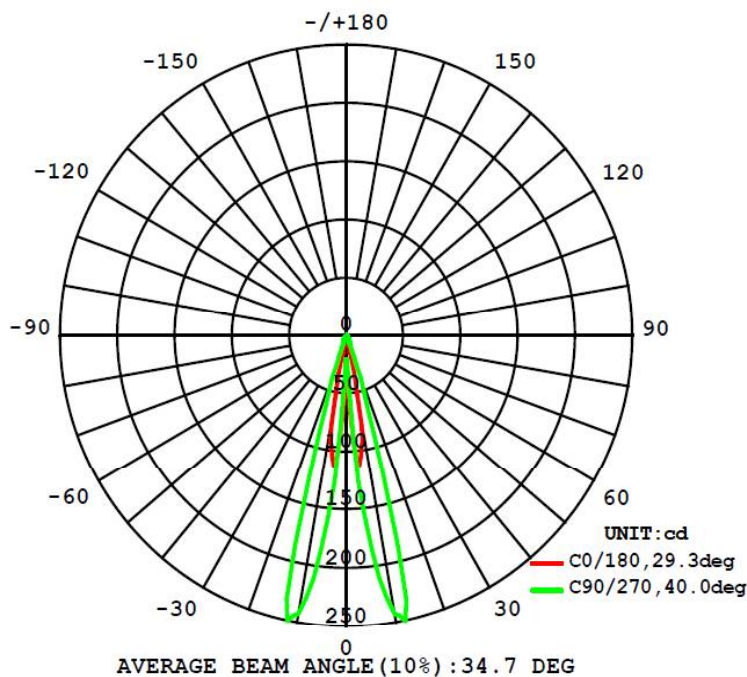

Light Distribution :-

* On all electrical parameters (+/-10%) tolerance to be considered
* On all mechanical dimensions (+/-5%) tolerance to be considered

Note : The above specification are subjected to change without prior notice