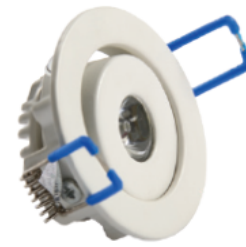

Product Details :-

Code : X81Color
Model : Down light

Electrical Data :-

Working voltage range : 140 - 240 VAC
Power : 1W
Power factor : > 0.9
Frequency : 50Hz
THD : < 15%
Driver : Constant current
Driver efficiency : > 85%

Light Data :-

LED Type : SMD LED, LM80 Certified
Beam angle : 36°
CCT range : Red,Green,Blue and Amber etc.,
CRI : Typical 70
Optics : Polycarbonate lens
LED Life time : 50,000 hours

Environmental :-

Working temperature : 0°C to + 55 °C
Working humidity : 10 to 90% RH
Storage temperature : -10°C to + 85 °C
IP rating : IP20

Physical Details :-

Material : LM6 grade aluminum or higher grade
Product finish : Powder coated
Construction : Pressure die cast aluminum enclosure
Fixture Dimensions : Dia 63mm x H 30mm
Weight : 0.2 Kgs apprx.,
Fixture cut-out diameter : Dia 55mm
Suitable fixing : False ceiling