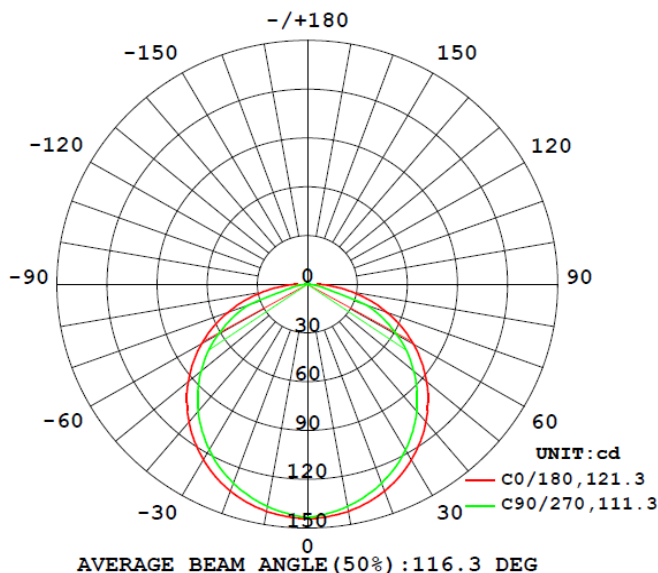

Product Details :-

Code : XDES6
Model : Edge Surface dome - round

Electrical Data :-

Working voltage range : 100 - 277VAC
Input voltage : 220 - 240VAC
Power : 6 Watt
Power factor : >0.9
Frequency : 50Hz
THD : < 15%
Driver : Constant current active
Powerfactor corrected
Driver efficiency : > 85%

Light Data :-

LED Type : SMD LED, LM80 certified
System efficacy : >70lm/W
Beam angle : 120°
CCT range : 2700 - 6500K
CRI (Ra) : Typical 80
Diffuser : Polycarbonate diffuser
LED Life time : 50,000 hours

Environmental :-

Working temperature : 0°C to + 55 °C
Working humidity : 10 to 90% RH
Storage temperature : -10°C to + 85 °C
IP rating : IP20

Light Distribution :-

Special features

- Slimmer range in this series
  * Edge lit technology
  * Optics comprise of PMMA light guide plate(LGP) + Diffuser + Reflector

Physical Details :-

Material : LM6 grade or higher grade
Product finish : White Powder coated
Construction : Pressure die cast aluminum enclosure
Fixture Dimensions : Dia 118mm x H 32mm
Suitable fixing : Surface mount

Applications : Indoor, Outdoor & Commercial