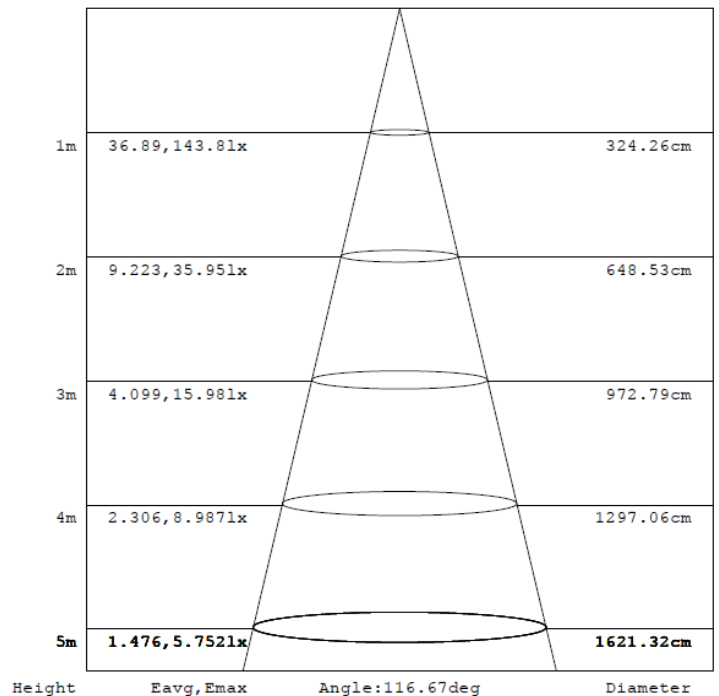

AAI Curve :-

* On all electrical parameters (+/-10%) tolerance to be considered
* On all mechanical dimensions & weight (+/-5%) tolerance to be considered