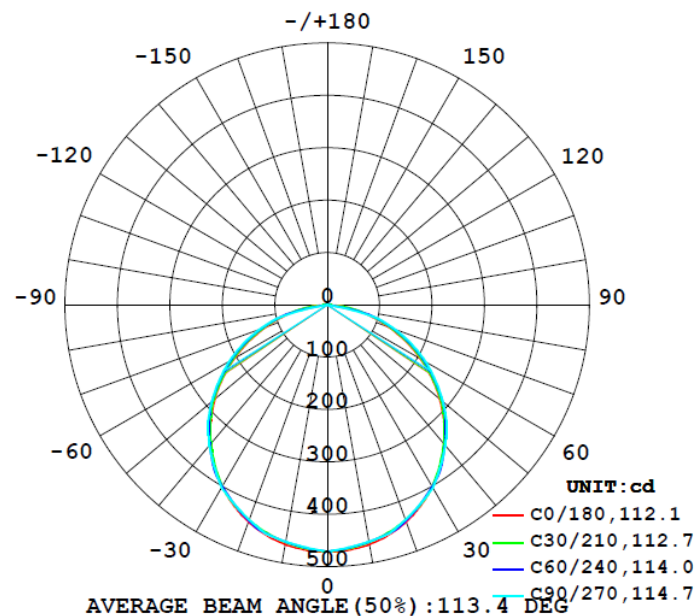

Product Details :-

Code : YDES18
Model : Edge surface dome - Square

Electrical Data :-

Working voltage range : 100 - 277VAC
Input voltage : 220 - 240VAC
Power : 18 Watt
Power factor : > 0.9
Frequency : 50Hz
THD : < 15%
Driver : Constant current active
          Powerfactor corrected
Driver Efficiency : > 85%

Light Data :-

LED Type : SMD LED, LM80 Certified
System efficacy : >80lm/W
Beam angle : 120°
CCT range : 2700 - 6500K
CRI (Ra) : Typical 80
Diffuser : Polycarbonate diffuser
LED Life time : 50,000 hours

Environmental :-

Working temperature : 0 °C to + 55 °C
Working humidity : 10 to 90% RH
Storage temperature : -10°C to + 85 °C
IP rating : IP20

Light distribution :-

Special features

- Slimmer range in this series
- Edge lit technology
- Optics comprise of
  PMMA light guide plate(LGP) + Diffuser + Reflector

Physical Details :-

Material : LM6 grade aluminum or higher grade
Product finish : White powder coated
Construction : Pressure die cast aluminum enclosure
Fixture Dimensions : L 223mm x W 223mm x H 32mm
Suitable fixing : Surface mount

Applications : Indoor, Outdoor & Commercial