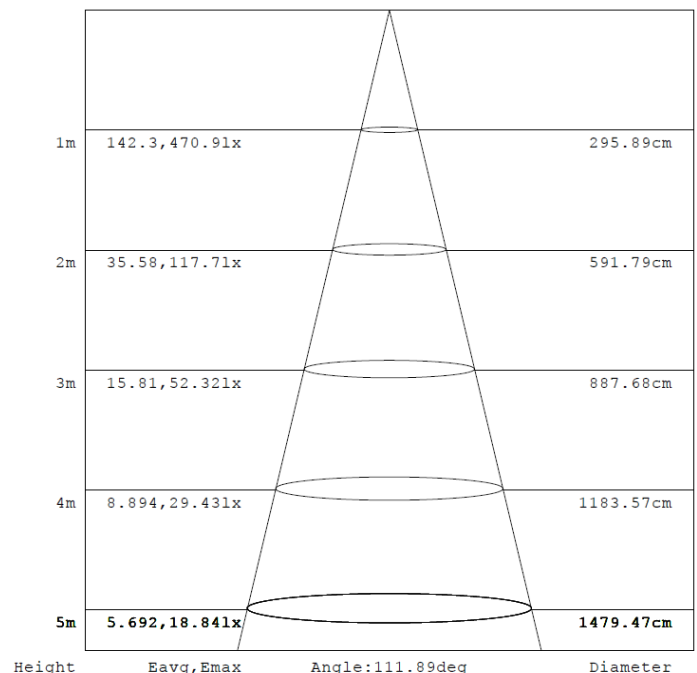

AAI Curve :-

* On all electrical parameters (+/-10%) tolerance to be considered

* On all mechanical dimensions & weight (+/-5%) tolerance to be considered

Note : The above specification are subjected to change without prior notice