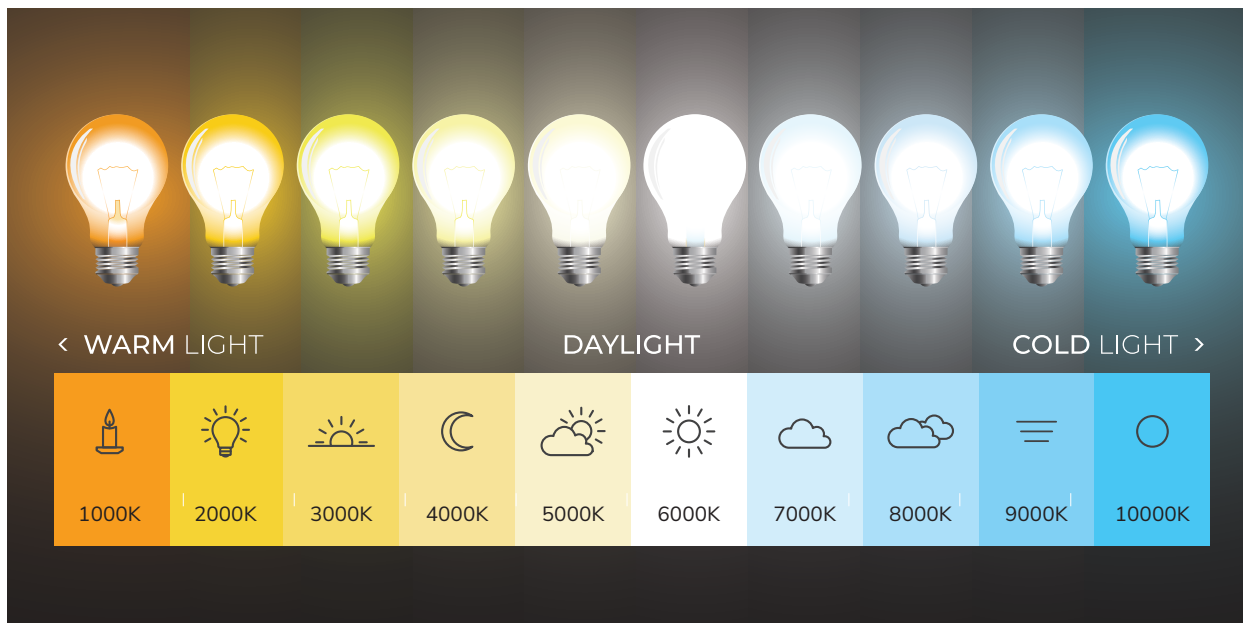

UNLIMITED
POSSIBILITIES
LED LIGHTS v7.0

TERMINOLOGY

**All Dimensions are in "mm"*

understanding colour temperature & CRI

Exploring the Different Shades of Light: A Guide to Color Temperature from 1000K to 10000K

Color temperature is a crucial aspect of lighting design, as it can greatly impact the mood and atmosphere of a space. The color temperature scale ranges from warm yellowish tones (lower temperatures) to cool blueish hues (higher temperatures).

A light source with a color temperature of 1000K would emit a deep red or orange light, while a light source with a color temperature of 10000K would emit a bright, bluish light. Understanding the different shades of light on this scale can help you choose the right lighting for your needs, whether it be for a cozy bedroom or a vibrant workspace.