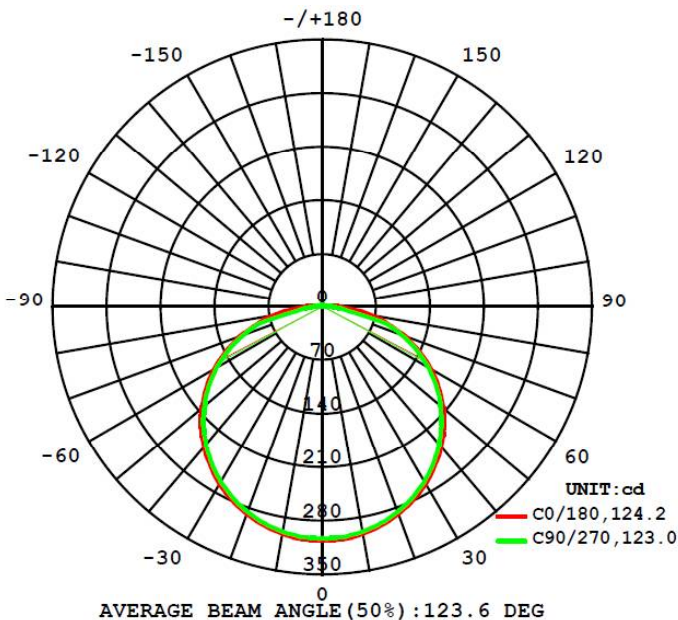

Product Details :-

Code : X315
Range : X - Range
Model : Down light

Electrical Data :-

Working voltage range : 100 - 277VAC
Input voltage : 220 - 240VAC
Power : 15 Watt
Power factor : > 0.9
Frequency : 50Hz
THD : < 15%
Driver : Constant current active
Powerfactor corrected
Driver efficiency : > 85%

Light Data :-

LED Type : SMD LED, LM80 Certified
System efficacy : >80lm/W
Beam angle : 120°
CCT range : 2700 - 6500K
CRI (Ra) : Typical 80
Diffuser : Polycarbonate diffuser
LED Life time : 50,000 hours

Environmental :-

Working temperature : 0°C to + 55 °C
Working humidity : 10 to 90% RH
Storage temperature : -10°C to + 85 °C
IP rating : IP20

Light Distribution :-

Physical Details :-

Material : LM6 grade aluminum or higher grade
Construction : Pressure die cast aluminum enclosure
Fixture Dimensions : Dia 150mm x H 50mm
Fixture cut-out diameter : Dia 120mm
Suitable fixing : False ceiling