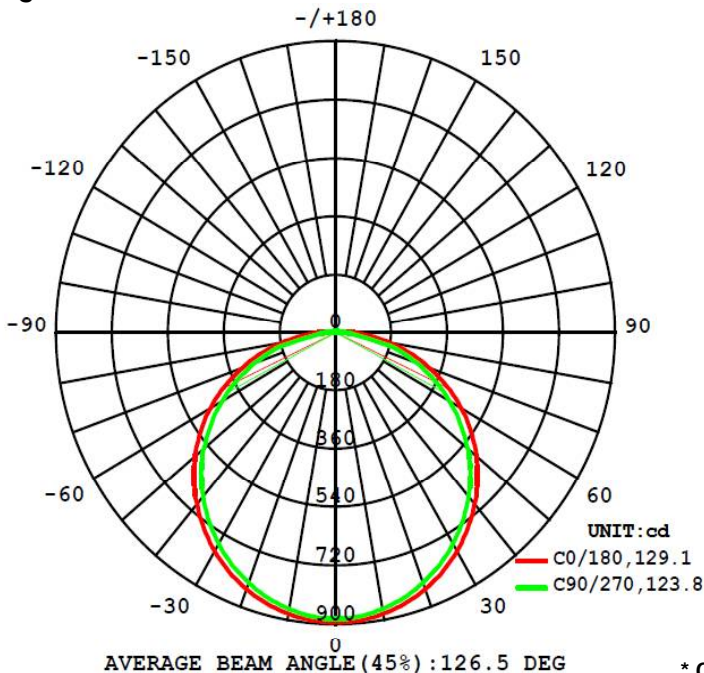

Product Details :-

Code : X325
Range : X - Range
Model : Down light

Electrical Data :-

Working voltage range : 100 - 277VAC
Input voltage : 220 - 240VAC
Power : 25 Watt
Power factor : > 0.9
Frequency : 50Hz
THD : < 15%
Driver : Constant current active
Powerfactor corrected
Driver efficiency : > 85%

Light Data :-

LED Type : SMD LED, LM80 Certified
System efficacy : >80lm/W
Beam angle : 120°
CCT range : 2700 - 6500K
CRI (Ra) : Typical 80
Diffuser : Polycarbonate diffuser
LED Life time : 50,000 hours

Environmental :-

Working temperature : 0°C to + 55 °C
Working humidity : 10 to 90% RH
Storage temperature : -10°C to + 85 °C
IP rating : IP20

Light Distribution :-

0 Maintenance

50% ENERGY SAVING

ZERO Mercury

Physical Details :-

Material : LM6 grade aluminum or higher grade
Product finish : Powder coated
Construction : Pressure die cast aluminum enclosure
Fixture Dimensions : Dia 177mm x H 67mm
Fixture cut-out diameter : Dia 157mm
Suitable fixing : False ceiling

Applications

: Indoor & commercial