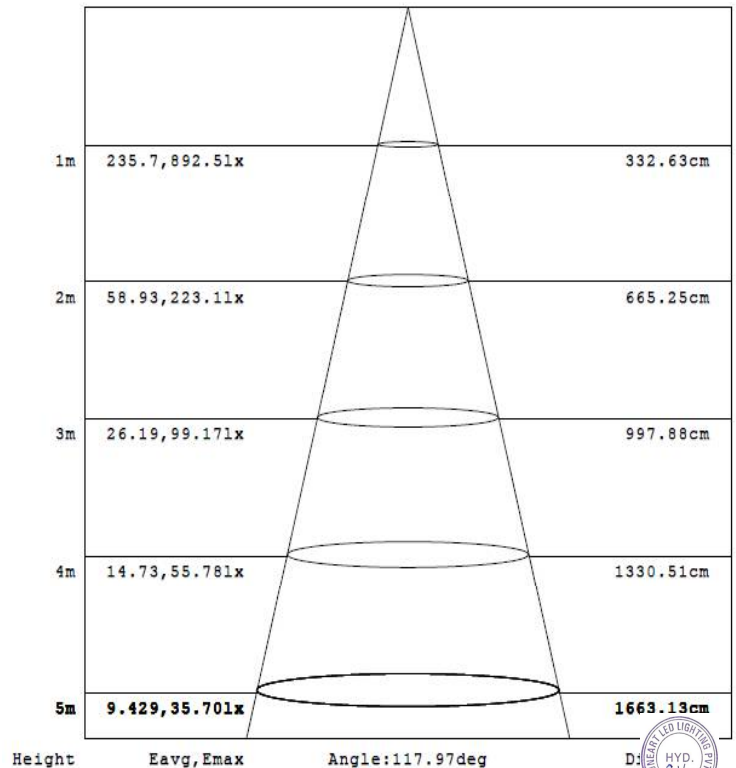

AAI Curve :-

* On all electrical parameters (+/-10%) tolerance to be considered
* On all mechanical dimensions & weight (+/-5%) tolerance to be considered

Note : The above specification are subjected to change without prior notice