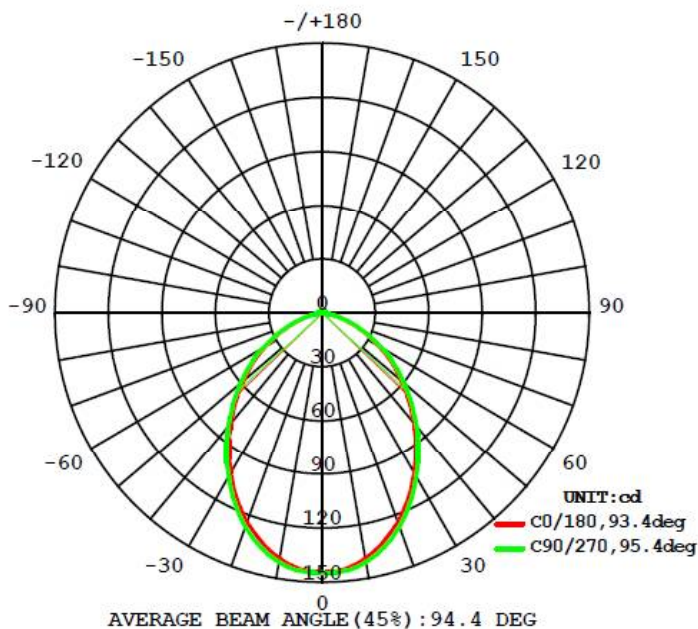

Product Details :-

Code : X35
Range : X - Range
Model : Down light

Electrical Data :-

Input voltage : 220-240 VAC
Power : 5 Watt
Power factor : 0.9
Frequency : 50 Hz
THD : < 15%
Driver : Constant current active
Powerfactor corrected
Driver efficiency : > 85%

Light Data :-

LED Type : SMD LED, LM80 Certified
System efficacy : >50 lm/W
Beam angle : 120°
CCT range : 2700 - 6500K
CRI(Ra) : Typical 80
Diffuser : Polycarbonate
LED Life time : 50,000 hours

Environmental :-

Working temperature : 0°C to + 55 °C
Working humidity : 10 to 90% RH
Storage temperature : 0°C to + 85 °C
IP rating : IP20

Light Distribution:

Physical Details :-

Material : LM6 grade aluminum or higher grade
Product finish : Powder coated
Construction : Pressure die cast aluminum enclosure
Fixture Dimensions : Dia 82mm x H 53mm
Fixture cut-out diameter : Dia 58mm
Suitable fixing : False ceiling