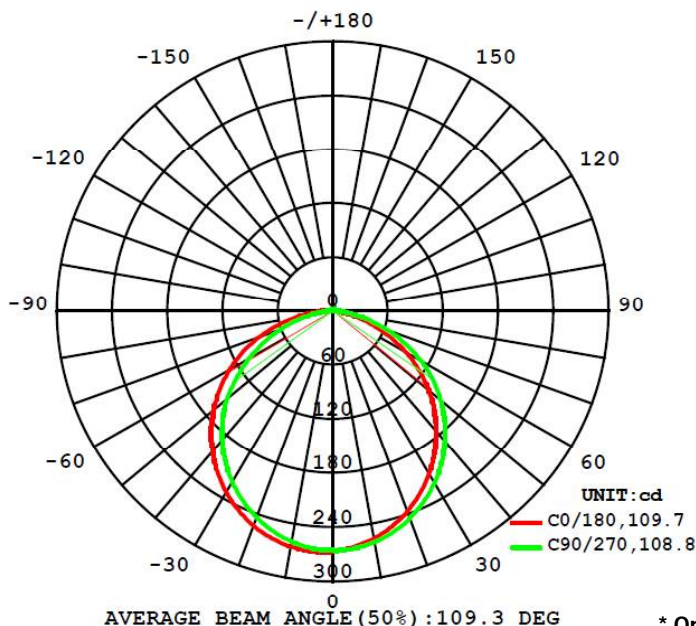

Product Details :-

Code : Y312
Range : Y - Range
Model : Down light

Electrical Data :-

Working voltage range : 100 - 277VAC
Input voltage : 220 - 240VAC
Power : 12 watt
Power factor : > 0.9
Frequency : 50Hz
THD : < 15%
Driver : Constant current active
          Powerfactor corrected
Driver efficiency : > 85%

Light Data :-

LED Type : SMD LED, LM80 Certified
System efficacy : >80lm/W
Beam angle : 120°
CCT range : 2700 - 6500K
CRI (Ra) : Typical 80
Diffuser : Polycarbonate diffuser
LED Life time : 50,000 hours

Environmental :-

Working temperature : 0°C to + 55 °C
Working humidity : 10 to 90% RH
Storage temperature : -10°C to + 85 °C
IP rating : IP20

Light Distribution :-

0
Maintenance

50%
ENERGY
SAVING

ZERO
Mercury

Physical Details :-

Material : LM6 grade aluminum or higher grade
Product finish : Powder coated
Construction : Pressure die cast aluminum enclosure
Fixture Dimensions : L 132mm x W 132mm x H 50mm
Fixture cut-out diameter : 110mm x 110mm
Suitable fixing : False ceiling

Applications

: Indoor & Commercial