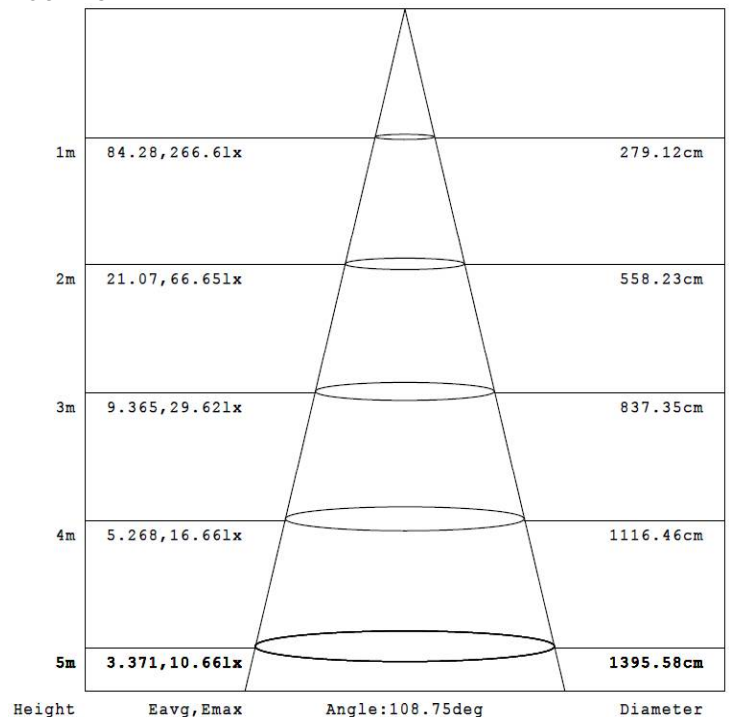

AAI Curve :-

* On all electrical parameters (+/-10%) tolerance to be considered

* On all mechanical dimensions & weight (+/-5%) tolerance to be considered

Note : The above specification are subjected to change without prior notice

VER2.24