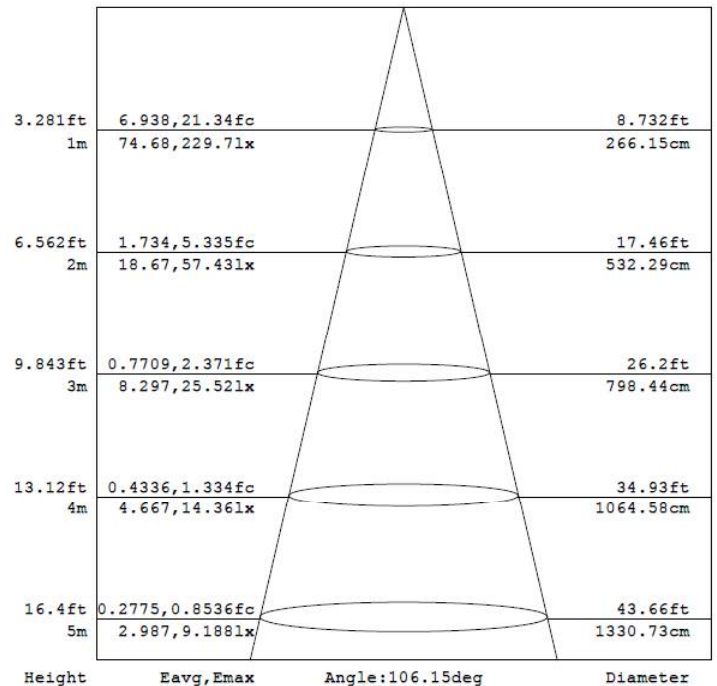

AAI Curve :-

* On all electrical parameters (+/-10%) tolerance to be considered

* On all mechanical dimensions & weight (+/-5%) tolerance to be considered

Note : The above specification are subjected to change without prior notice