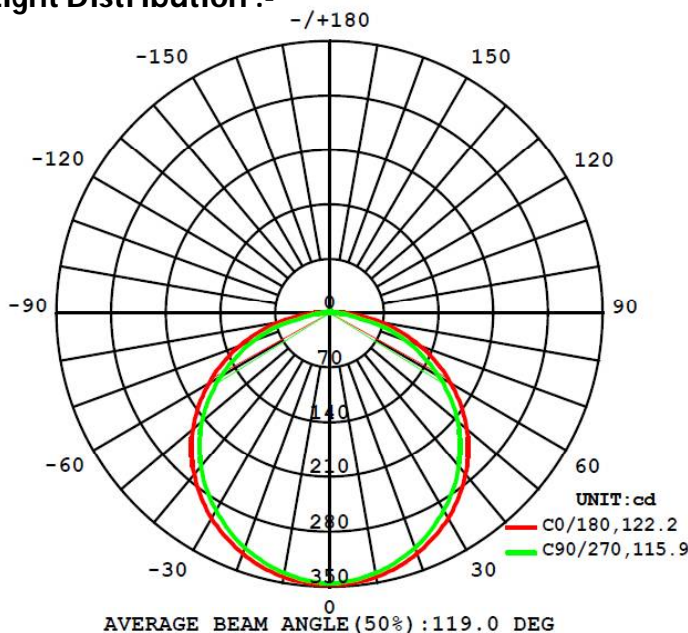

Product Details :-

Code : Y315
Range : Y - Range
Model : Down light

Electrical Data :-

Working voltage range : 100 - 277VAC
Input voltage : 220 - 240VAC
Power : 15 watt
Power factor : > 0.9
Frequency : 50Hz
THD : < 15%
Driver : Constant current active
Powerfactor corrected
Driver efficiency : > 85%

Light Data :-

LED Type : SMD LED, LM80 Certified
System efficacy : >80lm/W
Beam angle : 120°
CCT range : 2700 - 6500K
CRI (Ra) : Typical 80
Diffuser : Polycarbonate diffuser
LED Life time : 50,000 hours

Environmental :-

Working temperature : 0°C to + 55 °C
Working humidity : 10 to 90% RH
Storage temperature : -10°C to + 85 °C
IP rating : IP20

Light Distribution :-

Physical Details :-

Material : LM6 grade aluminum or higher grade
Product finish : Powder coated
Construction : Pressure die cast aluminum enclosure
Fixture Dimensions : L 155mm x W 155mm x H 52mm
Fixture cut-out diameter : 135mm x 135mm
Suitable fixing : False ceiling