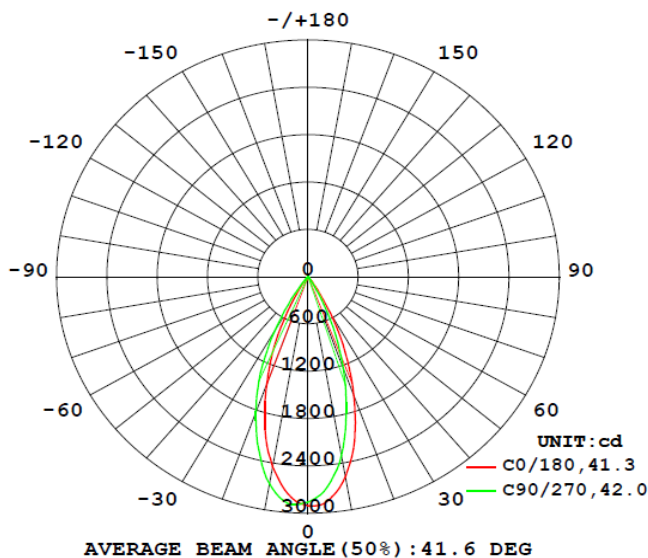

Product Details :-

Code : CACB653
Model : COB light - Curio series

Electrical Data :-

Working voltage range : 100 - 277VAC
Input voltage : 220 - 240VAC
Power : 18 Watt
Power factor : >0.9
Frequency : 50Hz
THD : < 15%
Driver : Constant current active
Powerfactor corrected
Driver efficiency : > 85%

Light Data :-

LED Type : COB, LM80 Certified
System efficacy : >80 Lm/W
Beam angle : 42 Deg
CCT range : 2700 - 6500K
CRI(Ra) : Typical 80
Reflector : Polycarbonate reflector
LED Life time : 50,000 hours

Environmental :-

Working temperature : 0°C to + 55 °C
Working humidity : 10 to 90% RH
Storage temperature : -10 °C to + 85 °C
IP rating : IP20

Light distribution:-

Physical Details :-

Material & Construction : Pressure die cast aluminum
Fixture dimensions : Dia 95mm x H 75mm
Cut out dimensions : Dia 85mm
Suitable fixing : False ceiling
Available reflector colours : White, Black, Rose gold & silver