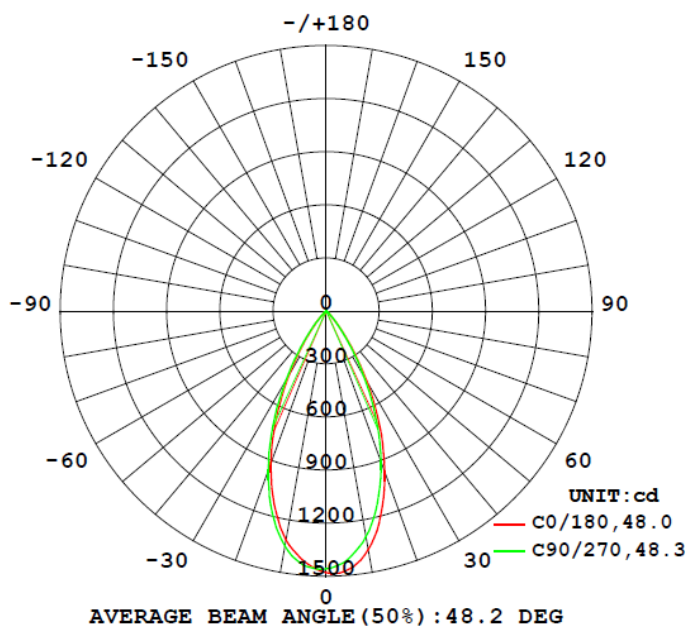

Product Details :-

Code : HLD90210
Model : Pull out Cob light

Electrical Data :-

Working voltage range : 100 - 277VAC
Input voltage : 220 - 240VAC
Power : 10 Watt
Power factor : > 0.9
Frequency : 50Hz
THD : < 15%
Driver : Constant current
Driver efficiency : > 85%

Light Data :-

LED Type : COB LED, LM80 Certified
System efficacy : >80 Lm/W
Beam angle : 42°
CCT range : 2700 - 6500K
CRI (Ra) : Typical 80
Reflector : Polycarbonate reflector
Diffuser : Polycarbonate diffuser
LED Life time : 50,000 hours

Environmental :-

Working temperature : 0°C to + 55 °C
Working humidity : 10 to 90% RH
Storage temperature : 0°C to + 85 °C
IP rating : IP20

Light distribution:-

Physical Details :-

Material & Construction : Pressure die cast aluminum enclosure
Fixture Dimensions : L 98mm x W 50mm x H 88mm
Ceiling cut out : L 94mm x W 43mm
Suitable fixing : Recess mount