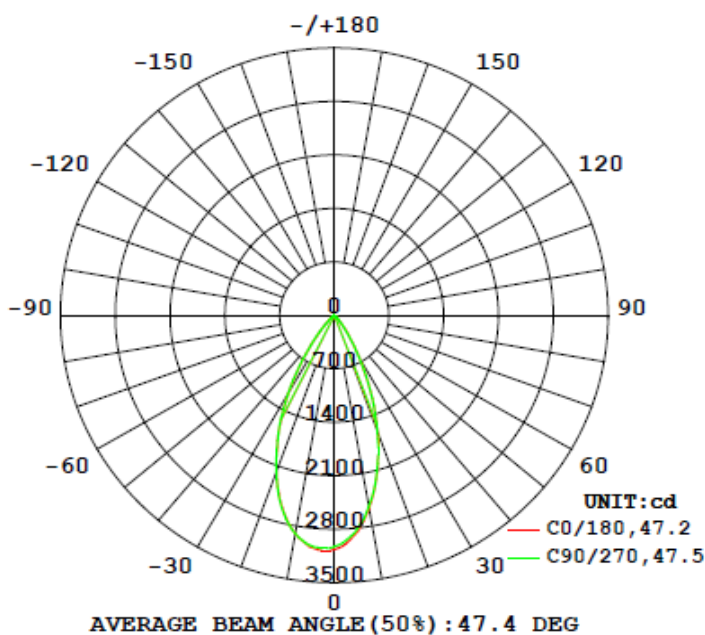

Light distribution:-

* On all mechanical dimensions & weight (+/-5%) tolerance to be considered

* On all electrical parameters (+/-10%) tolerance to be considered

Note : The above specification are subjected to change without prior notice