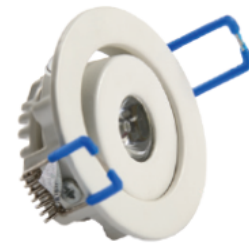

Product Details :-

Code : X81Color
Model : Down light

Electrical Data :-

Working voltage range : 140 - 240 VAC
Power : 1W
Power factor : > 0.9
Frequency : 50Hz
THD : < 15%
Driver : Constant current
Driver efficiency : > 85%

Light Data :-

LED Type : SMD LED, LM80 Certified
Beam angle : 36°
CCT range : Red,Green,Blue and Amber etc.,
CRI : Typical 70
Optics : Polycarbonate lens
LED Life time : 50,000 hours

Environmental :-

Working temperature : 0°C to + 55 °C
Working humidity : 10 to 90% RH
Storage temperature : -10°C to + 85 °C
IP rating : IP20

Physical Details :-

Material : LM6 grade aluminum or higher grade
Product finish : Powder coated
Construction : Pressure die cast aluminum enclosure
Fixture Dimensions : Dia 63mm x H 30mm
Fixture cut-out diameter : Dia 55mm
Suitable fixing : False ceiling

Applications : Indoor & commercial

0
Maintenance

ZERO
Mercury