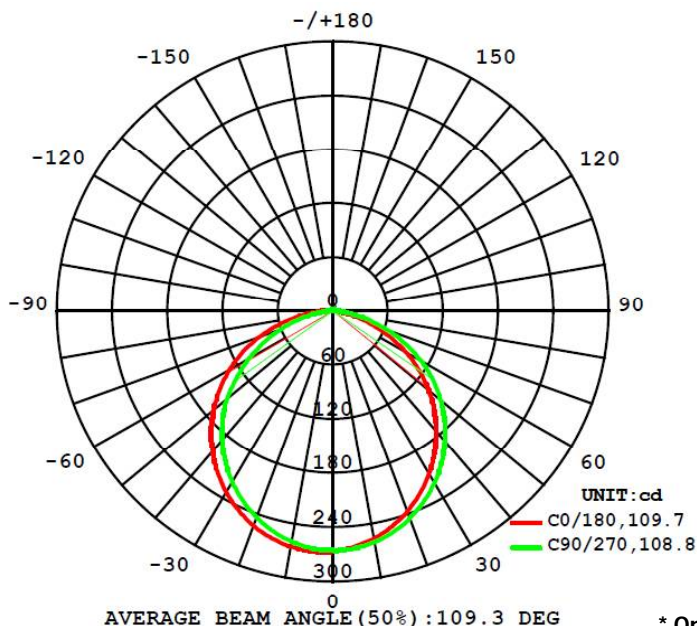

Product Details :-

Code : Y312
Range : Y - Range
Model : Down light

Electrical Data :-

Working voltage range : 100 - 277VAC
Input voltage : 220 - 240VAC
Power : 12 watt
Power factor : > 0.9
Frequency : 50Hz
THD : < 15%
Driver : Constant current active
Powerfactor corrected
Driver efficiency : > 85%

Light Data :-

LED Type : SMD LED, LM80 Certified
System efficacy : >70 Lm/W
Beam angle : 120°
CCT range : 2700 - 6500K
CRI (Ra) : Typical 80
Diffuser : Polycarbonate diffuser
LED Life time : 50,000 hours

Environmental :-

Working temperature : 0°C to + 55 °C
Working humidity : 10 to 90% RH
Storage temperature : -10°C to + 85 °C
IP rating : IP20

Light Distribution :-

0
Maintenance

50%
ENERGY
SAVING

ZERO
Mercury

Physical Details :-

Material : LM6 grade aluminum or higher grade
Product finish : Powder coated
Construction : Pressure die cast aluminum enclosure
Fixture Dimensions : L 132mm x W 132mm x H 50mm
Fixture cut-out diameter : 110mm x 110mm
Suitable fixing : False ceiling

Applications

: Indoor & Commercial

* On all electrical parameters (+/-10%) tolerance to be considered

* On all mechanical dimensions & weight (+/-5%) tolerance to be considered

Note : The above specification are subjected to change without prior notice