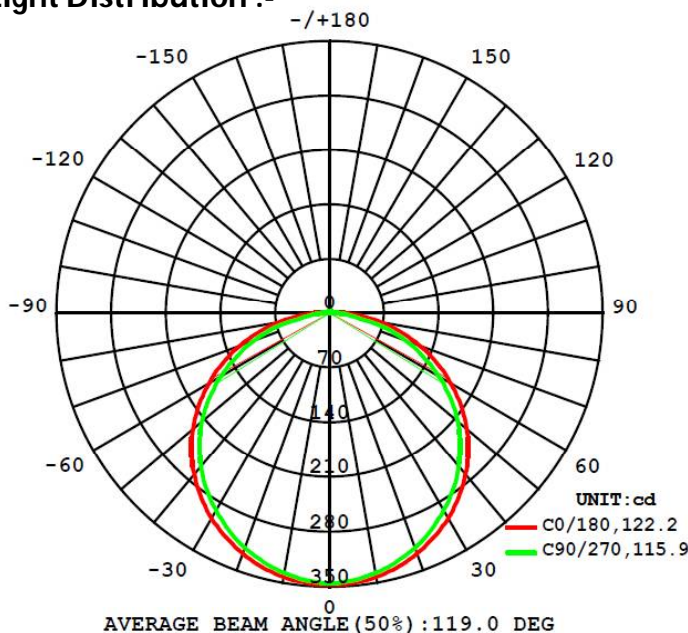

Product Details :-

Code : Y315
Range : Y - Range
Model : Down light

Electrical Data :-

Working voltage range : 100 - 277VAC
Input voltage : 220 - 240VAC
Power : 15 watt
Power factor : > 0.9
Frequency : 50Hz
THD : < 15%
Driver : Constant current active
Powerfactor corrected
Driver efficiency : > 85%

Light Data :-

LED Type : SMD LED, LM80 Certified
System efficacy : >80 Lm/W
Beam angle : 120°
CCT range : 2700 - 6500K
CRI (Ra) : Typical 80
Diffuser : Polycarbonate diffuser
LED Life time : 50,000 hours

Environmental :-

Working temperature : 0°C to + 55 °C
Working humidity : 10 to 90% RH
Storage temperature : -10°C to + 85 °C
IP rating : IP20

Light Distribution :-

Physical Details :-

Material : LM6 grade aluminum or higher grade
Product finish : Powder coated
Construction : Pressure die cast aluminum enclosure
Fixture Dimensions : L 155mm x W 155mm x H 52mm
Fixture cut-out diameter : 135mm x 135mm
Suitable fixing : False ceiling