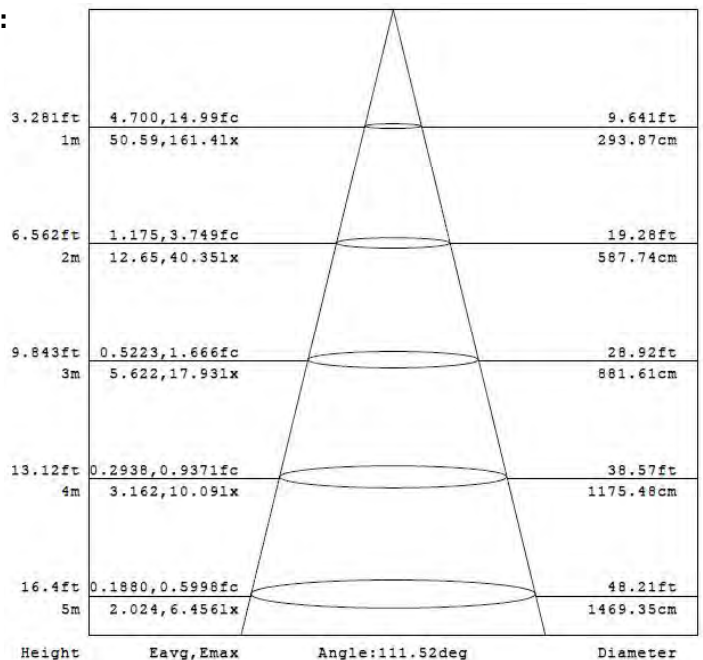

Light Data :-

LED Make : NICHIA / Everlite
LED Type : SMD LED
LED Efficacy : 120 lm/Watt
Beam angle : 120°
CCT : 2700 - 6500K
CRI : Typical 70
LED Life time : 50,000 hours

Environmental :-

Working temperature : -10 °C to + 55 °C
Working humidity : 10 to 90% RH
Storage temperature : 0°C to + 85 °C
IP rating : IP20
Hg 0% (Mercury) : Yes

Light Distribution :-

AAI Curve :

Special features (Optional)

* Dimmable - Individual / group
* RF Control

Physical Details :-

Material : LM6 Grade
Product finish : Powder coated
Construction : Pressure die cast aluminum enclosure
Fixture Dimensions : L 120mm x W 120mm x H 30mm
Weight : 0.3 Kgs appr.,
Ceiling fixing clamp details : 90mm (Hole to Hole distance)
Suitable fixing : Surface mount