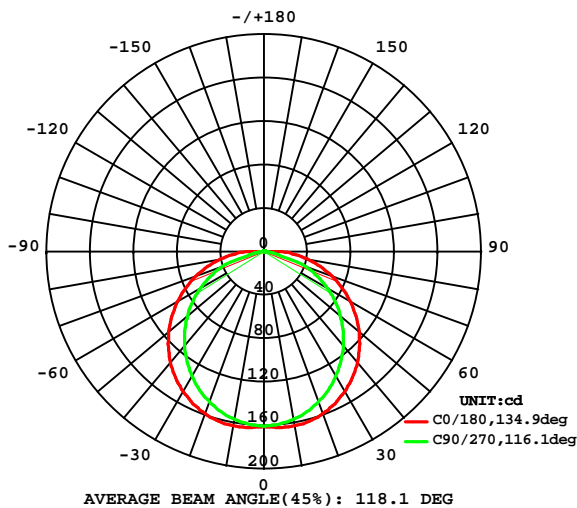

Product Details :-

Code : YDE8W
Model : Dome edge square

Electrical Data :-

Input voltage range : 140 - 265 VAC
Power : 8 Watt
Power factor : 0.9
Frequency : 50/60 Hz
THD : < 15%
Driver : Constant current active
Powerfactor corrected
Driver efficiency : > 85%

Light Data :-

LED Make : NICHIA / Everlite
LED Type : SMD LED
LED Efficacy : 120 lm/Watt
Beam angle : 120°
CCT : 2700 - 6500K
CRI : Typical 70
LED Life time : 50,000 hours

Environmental :-

Working temperature : -10 °C to + 55 °C
Working humidity : 10 to 90% RH
Storage temperature : 0°C to + 85 °C
IP rating : IP20
Hg 0% (Mercury) : Yes

Light Distribution :-

AAI Curve :

Special features (Optional)

* Dimmable - Individual / group
* RF Control

Physical Details :-

Material : LM6 Grade
Product finish : Powder coated
Construction : Pressure die cast aluminum enclosure
Fixture Dimensions : L 120mm x W 120mm x H 30mm
Weight : 0.3 Kgs appr.,
Ceiling fixing clamp details : 90mm (Hole to Hole distance)
Suitable fixing : Surface mount