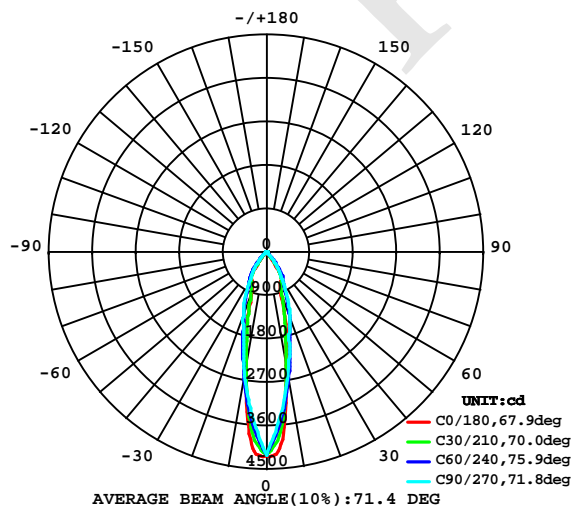

Product Details :-

Code : LGA0620/W
Model : Garden light

Electrical Data :-

Input voltage range : 100 - 277 VAC
Power : 20Watt
Power factor : 0.9
Frequency : 50/60 Hz
THD : < 15%
Driver : Constant current active
Powerfactor corrected
Driver Efficiency : > 85%

Light Data :-

LED Make : NICHIA
LED Type : COB
LED Efficacy : > 120 lm/Watt
Beam angle : 70°
CCT : 4500 - 6500K
CRI : Typical 70
LED Life time : 50,000 hours

Environmental :-

Working temperature : -10 °C to + 55 °C
Working humidity : 10 to 90% RH
Storage temperature : 0°C to + 85 °C
IP rating : IP65
Hg 0% (Mercury) : Yes

Light distribution :

Physical Details :-

Material : LM6 Grade aluminum or higher grade
Construction : Pressure die cast aluminum enclosure
Fixture Dimensions : 145mm Dia x 500mm H
Weight : 2.0 kgs apprx.,