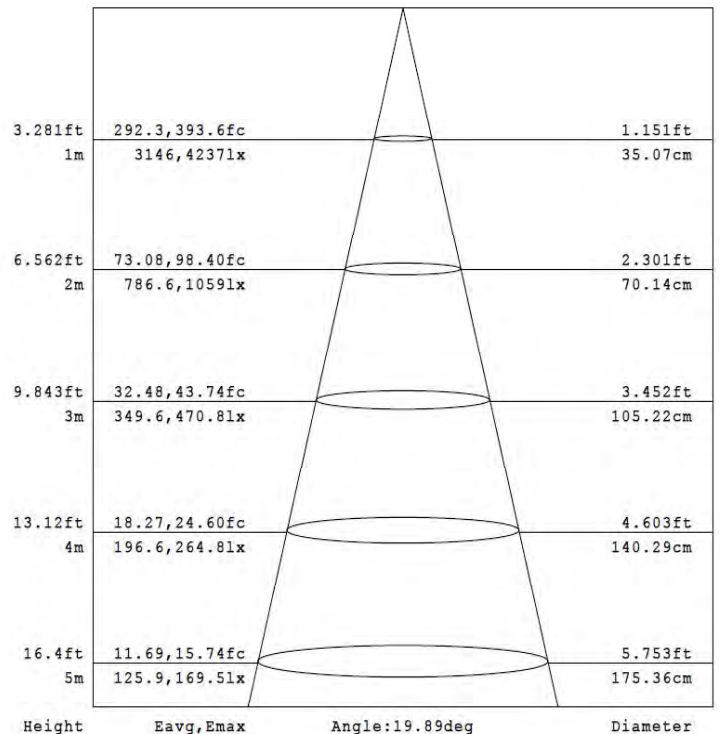

Applications : Commercial / Graden lighting

AAI Curve :

Note : The above specification are subjected to change without prior notice