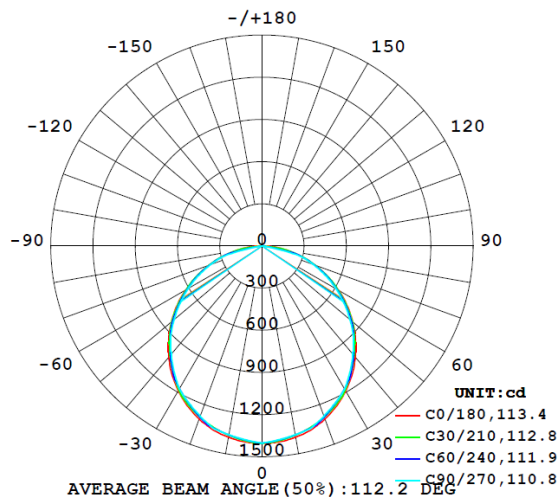

Product Details :-

Code : PMS1230
Model : False ceiling
Series : CRCA Panel lights

Electrical Data :-

Working voltage range : 100 - 277VAC
Input voltage : 220 - 240VAC
Power : 30 Watt
Power factor : > 0.9
Frequency : 50 Hz
THD : < 15%
Driver : Constant current active
          Power factor corrected
Driver registration No. : BIS-IS15885-2-13:2012;
                                  R 63000353
                                  & IS - 16104:2012
Driver Efficiency : > 85%

Light Data :-

LED Type : SMD LED, LM80 Certified
System efficacy : >90lm/W
Beam angle : 120°
CCT range : 2700 - 6500K
CRI (Ra) : Typical 80
Diffuser : Polycarbonate diffuser
LED Life span : 50,000 burning hours

Environmental :-

Working temperature : 0°C to + 55 °C
Working humidity : 10 to 90% RH
Storage temperature : -10 °C to + 85 °C
IP rating : IP54

Light distribution:-

* On all electrical parameters (+/-10%) tolerance to be considered

* On all mechanical dimensions & (+/-5%) tolerance to be considered

Note : The above specification are subjected to change without prior notice