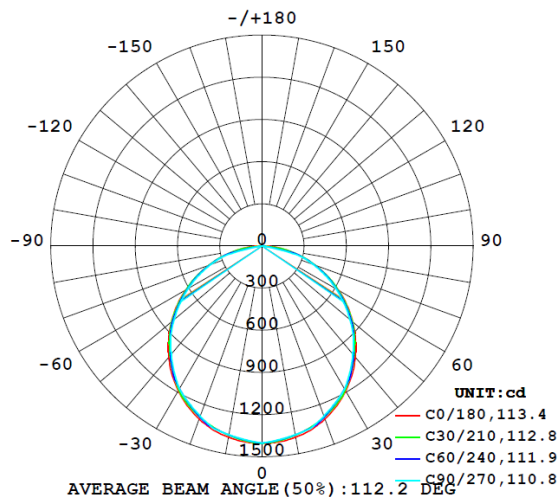

Product Details :-

Code : PMS1235
Model : False ceiling
Series : CRCA Panel lights

Electrical Data :-

Working voltage range : 100 - 277VAC
Input voltage : 220 - 240VAC
Power : 35 Watt
Power factor : > 0.9
Frequency : 50 Hz
THD : < 15%
Driver : Constant current active
          Power factor corrected
Driver registration No. : BIS-IS15885-2-13:2012;
                                  R 63000353
                                  & IS - 16104:2012
Driver Efficiency : > 85%

Light Data :-

LED Type : SMD LED, LM80 Certified
System efficacy : >90lm/W
Beam angle : 120°
CCT range : 2700 - 6500K
CRI (Ra) : Typical 80
Diffuser : Polycarbonate diffuser
LED Life span : 50,000 burning hours

Environmental :-

Working temperature : 0°C to + 55 °C
Working humidity : 10 to 90% RH
Storage temperature : -10 °C to + 85 °C
IP rating : IP54

Light distribution:-

* On all electrical parameters (+/-10%) tolerance to be considered

* On all mechanical dimensions & (+/-5%) tolerance to be considered

Note : The above specification are subjected to change without prior notice

0
Maintenance

50%
ENERGY SAVING

ZERO
Mercury