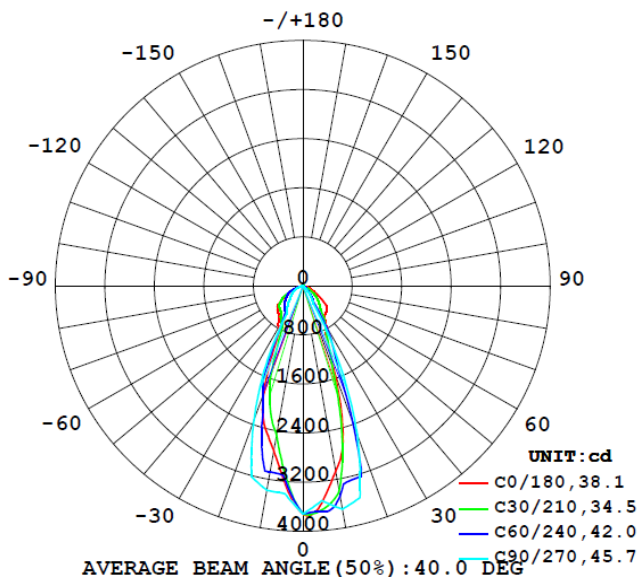

Code : WWIPBV.536
Model : Wall washer with Visor

Electrical Data :-

Workig voltage range : 100 - 277VAC
Input voltage : 220 - 240VAC
Power : 36 Watt
Power factor : > 0.9
Frequency : 50Hz
THD : < 15%
Driver : Constant current active
Powerfactor corrected
Driver Efficiency : > 85%

Light Data :-

LED details : SMD LED, LM80 certified
System efficacy : >75lm/W
Beam angle : 24, 36Deg (Other beam options on request)
Secondary Optics / LENS : Polycarbonate lens
CCT range : 2700-6500K
CRI(Ra) : Typical 70
LED Life time : 50,000 burning hours

Environmental :-

Working temperature : 0°C to + 55 °C
Working humidity : 10 to 90% RH
Storage temperature : -10°C to + 85 °C
IP rating : IP66

Light distribution:-

Physical Details :-

Material : Aluminum
Construction : Extruded aluminum enclosure
Fixture dimensions : L 510mm x W 70mm x H 75mm
Weight : 1.8 Kgs approx.,
Mounting type : Surface mount