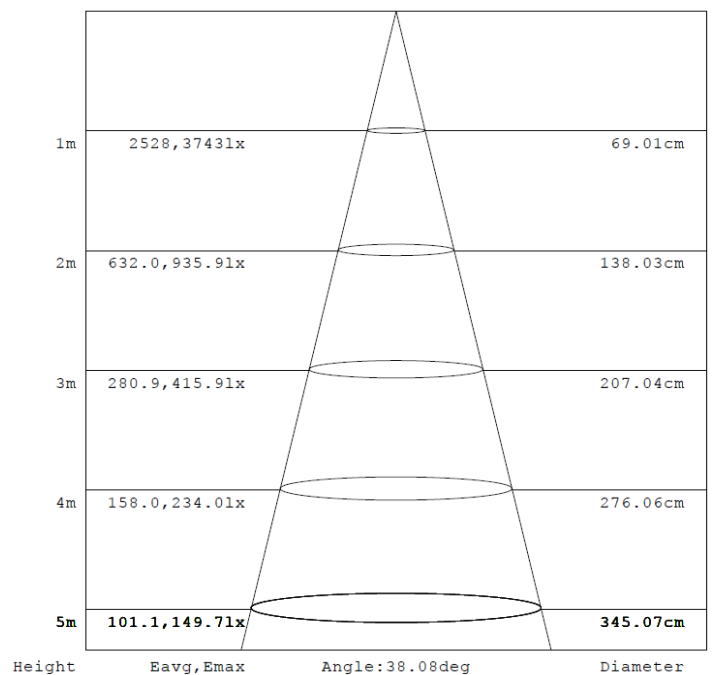

AAI curve :-

* On all electrical parameters (+/-10%) tolerance to be considered
* On all mechanical dimensions & weight (+/-5%) tolerance to be considered

Note : The above specification are subjected to change without prior notice

VER 3.24