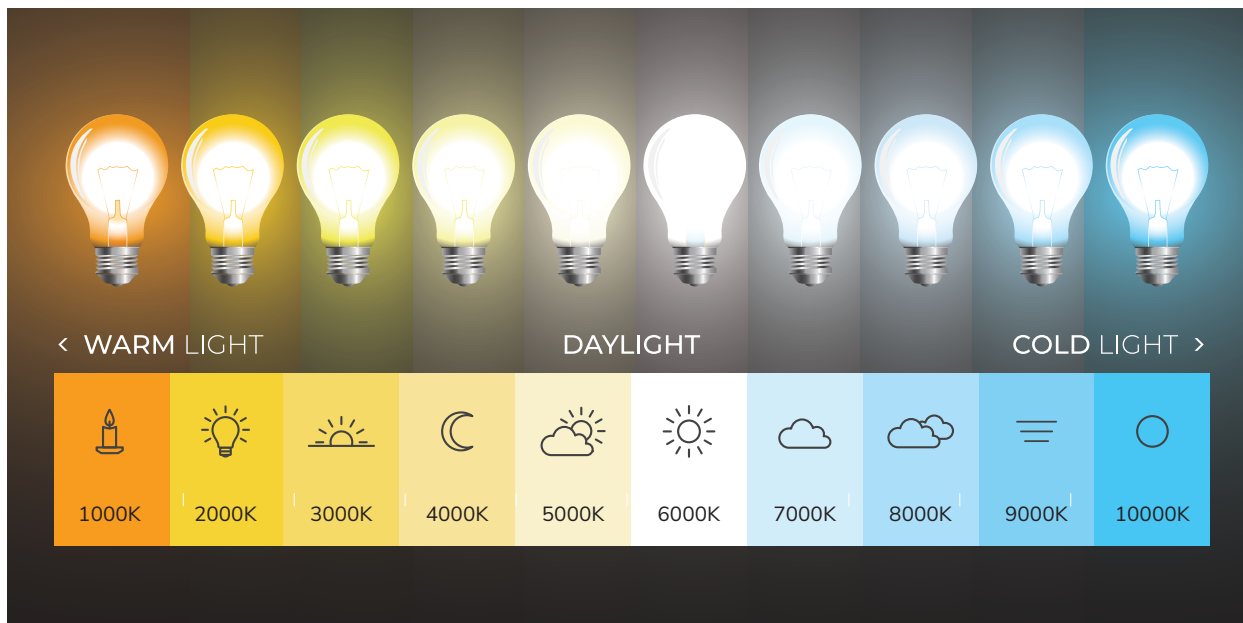

LIGHTING REDEFINED

LED LIGHTING CATALOGUE 2025

TERMINOLOGY

**All Dimensions are in "mm"*

Understanding colour temperature & CRI

Exploring the Different Shades of Light: A Guide to Color Temperature from 1000K to 10000K

Color temperature is a crucial aspect of lighting design, as it can greatly impact the mood and atmosphere of a space. The color temperature scale ranges from warm yellowish tones (lower temperatures) to cool blueish hues (higher temperatures).

A light source with a color temperature of 1000K would emit a deep red or orange light, while a light source with a color temperature of 10000K would emit a bright, bluish light. Understanding the different shades of light on this scale can help you choose the right lighting for your needs, whether it be for a cozy bedroom or a vibrant workspace.